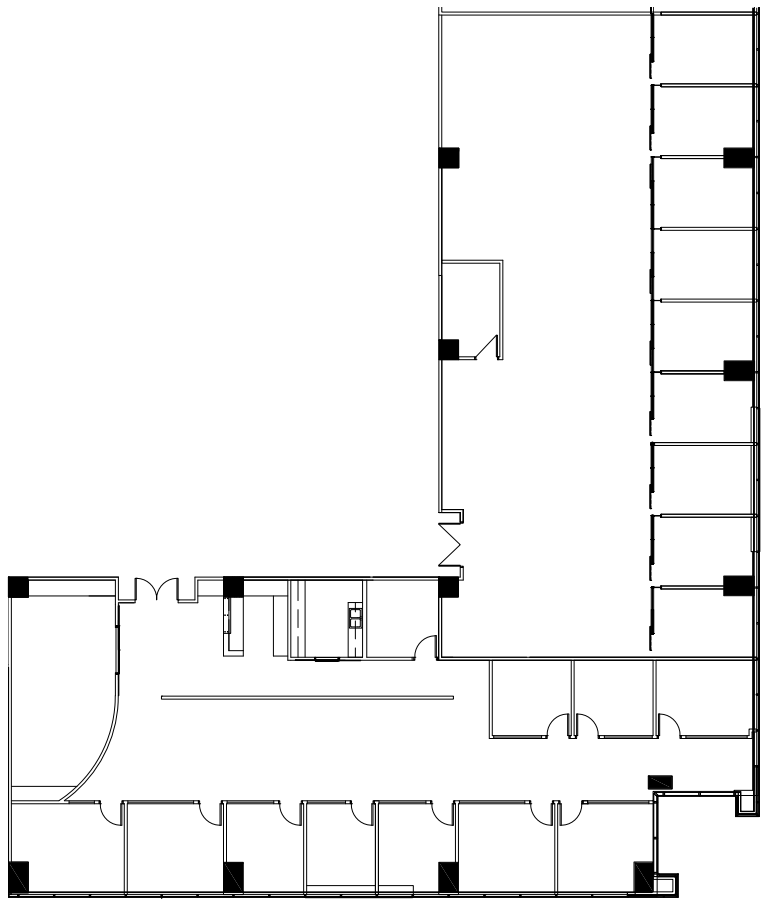

4600

e. washington

PHOENIX, ARIZONA 85034

SUITE 340B + 350 | ±10,189 RSF

CHRIS WALKER
Executive Managing Director
+ 1 602 224 4466
chris.walker@cushwake.com

MIKE BEALL
Executive Managing Director
+ 1 602 224 4426
mike.beall@cushwake.com