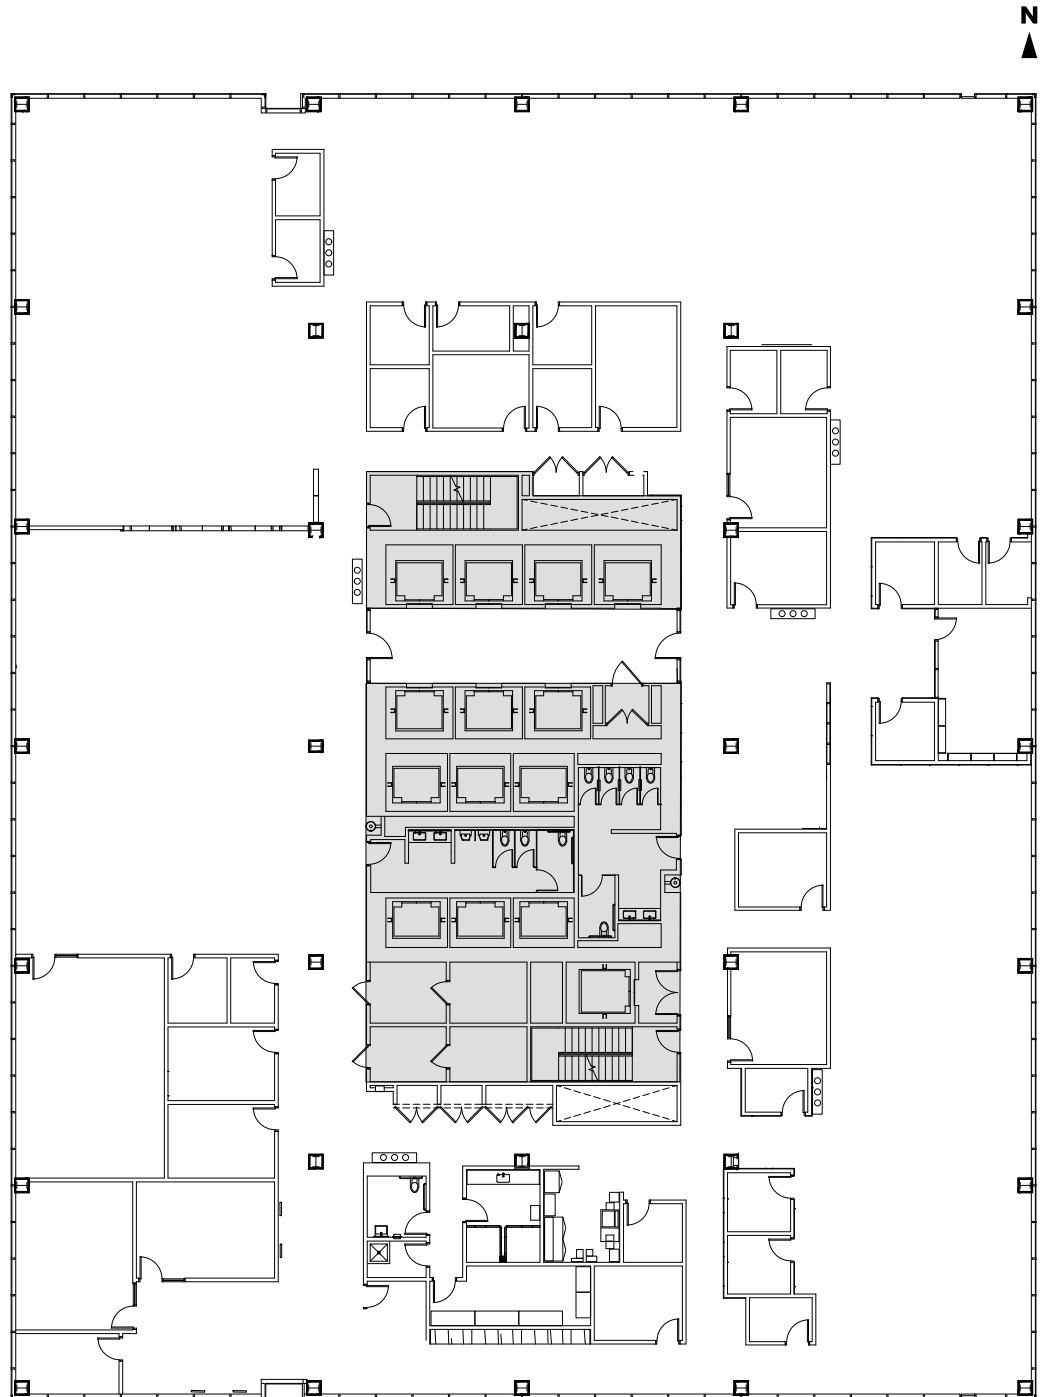

STE 2200

25,666 SF /// Existing Conditions

Available Immediately

Click here to take a tour with
 VTS | Marketplace

ERIC MYERS
312.881.7017

KATHLEEN BERTRAND
312.881.7046

KATIE STEELE
312.881.7062