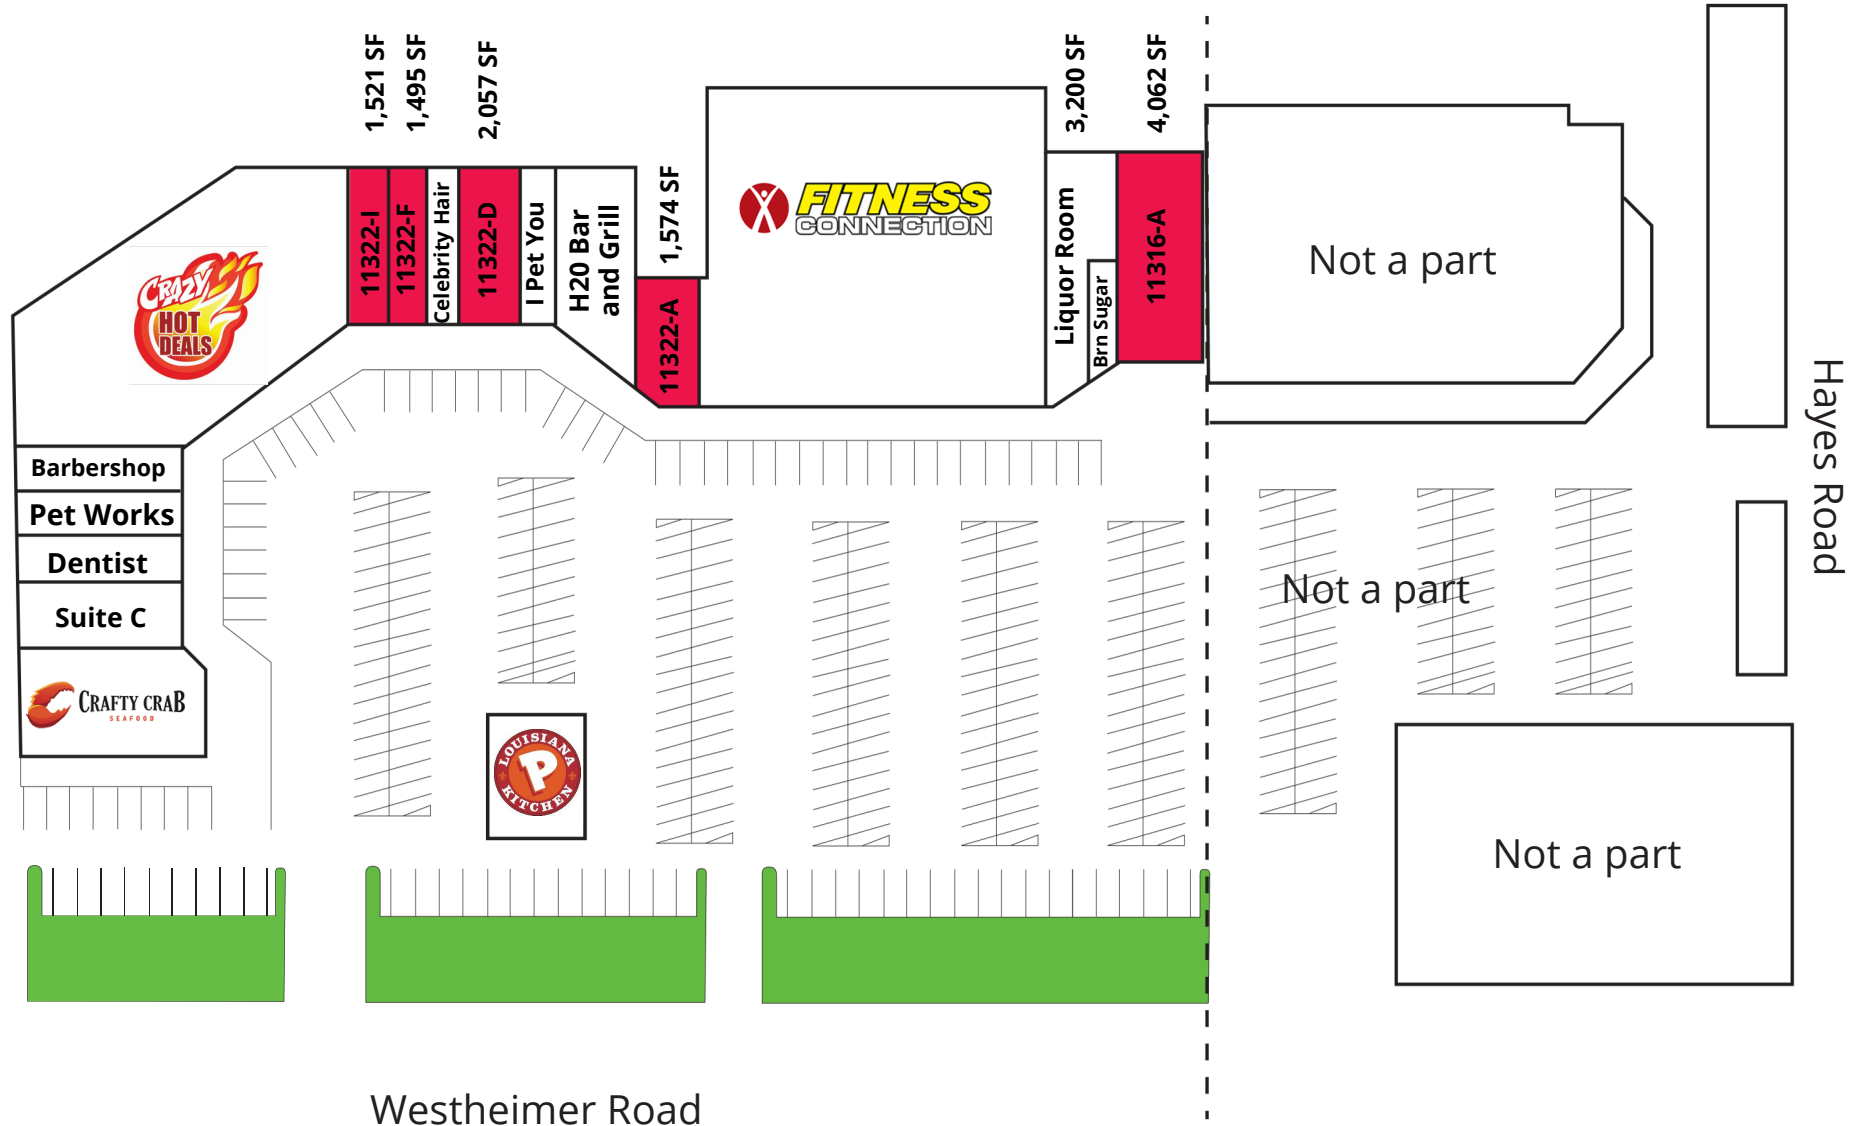

11316-11328 WESTHEIMER ROAD

HOUSTON, TX 77077

FOR MORE INFORMATION:

JIMMY CHANG

832.577.7725

jimmy.chang@abcahouston.com

ESMERALDA MEJIA

832.380.9565