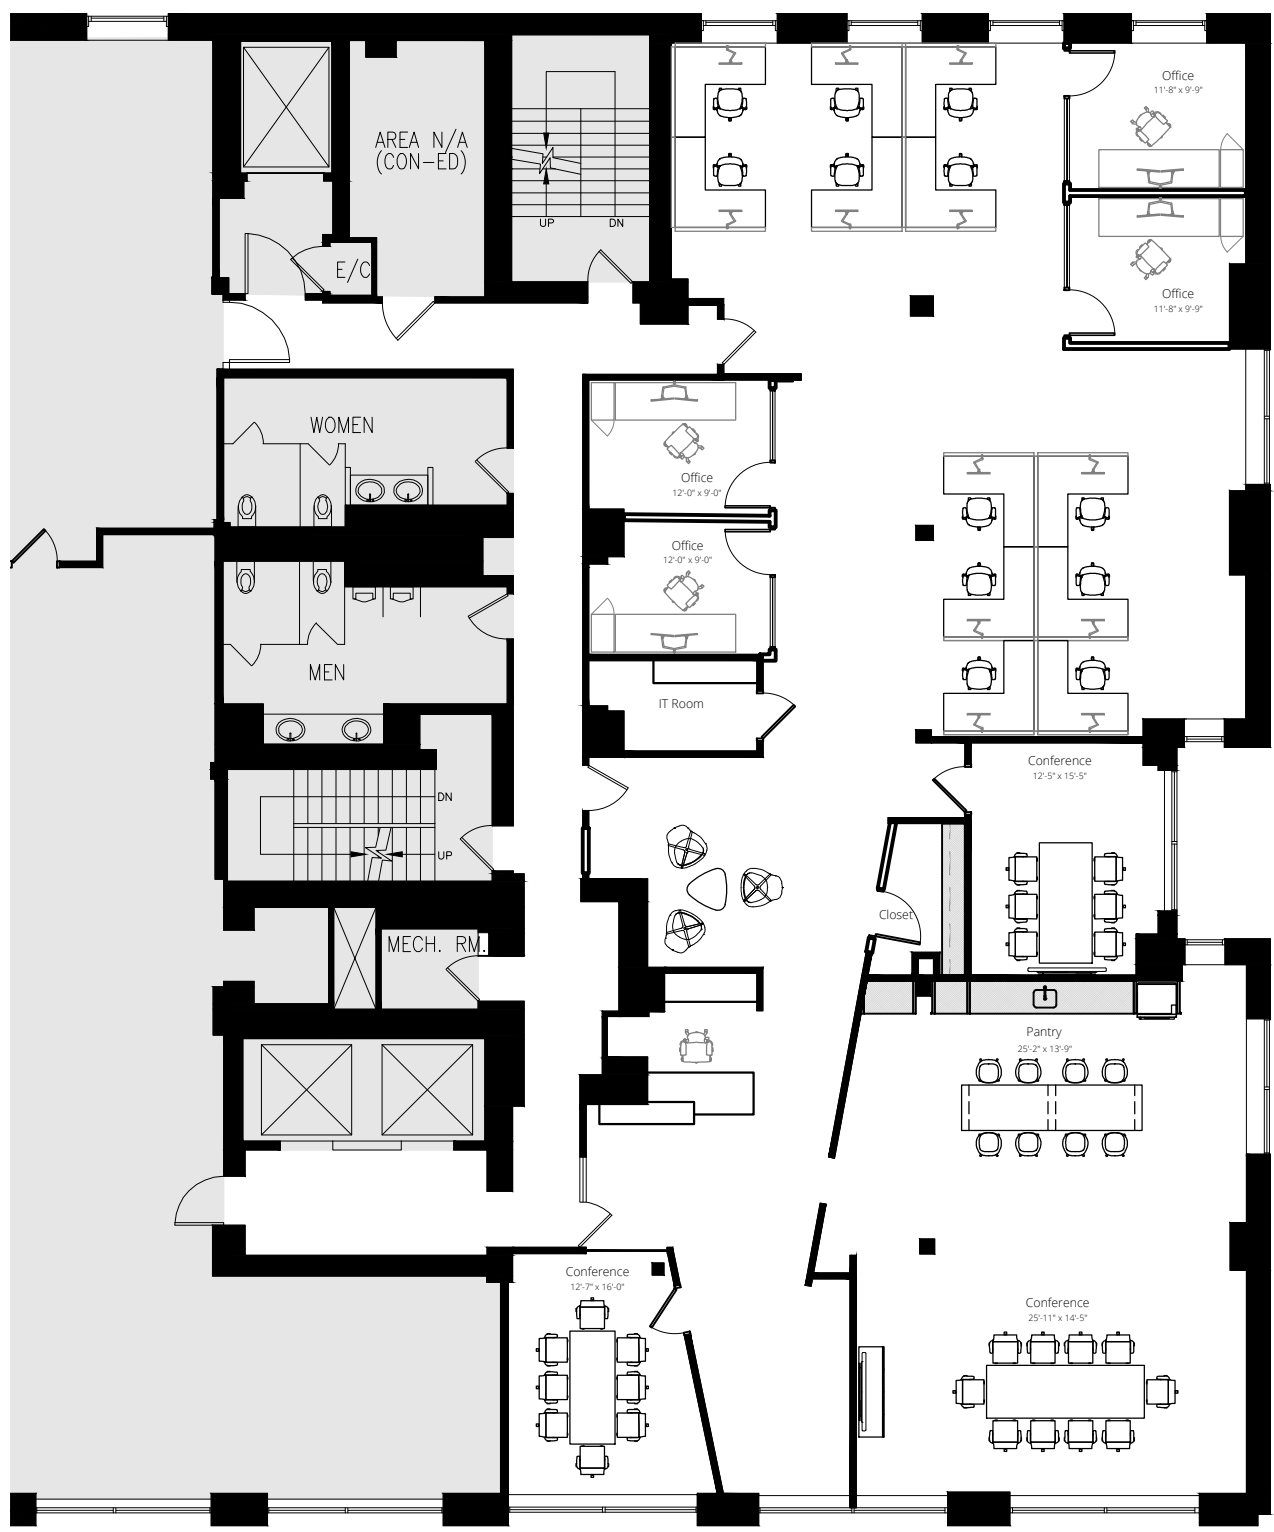

# Spec Suite | 2.SP-1

303 W Erie | Chicago, IL | 2nd Floor

WEST ERIE STREET