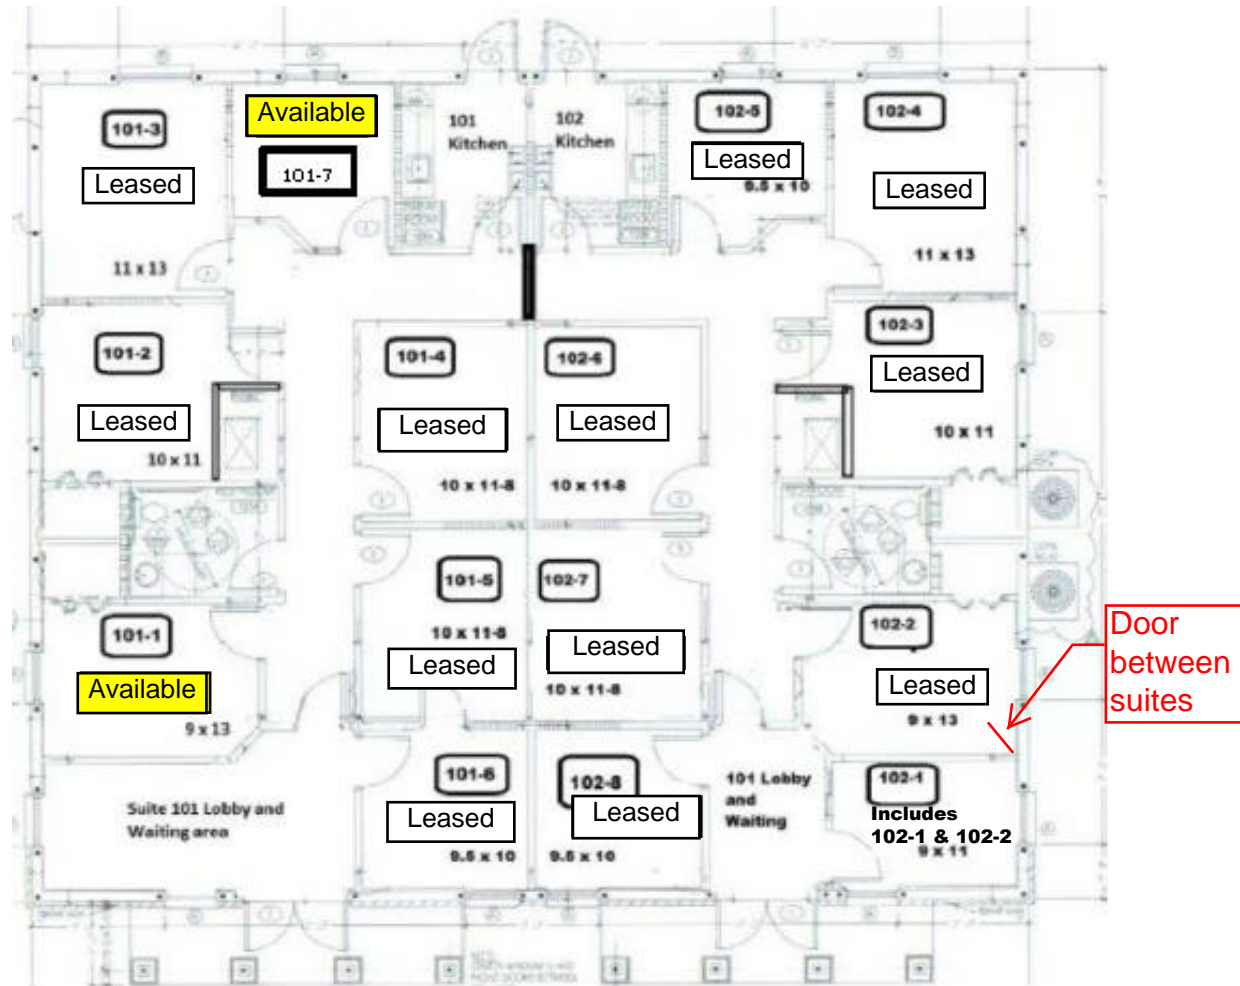

Sandbeach Properties LLC

2647 Narnia Way
Land O'Lakes FL 34638

Floor Plan with Size

WWW.SANDBEACHLLC.COM