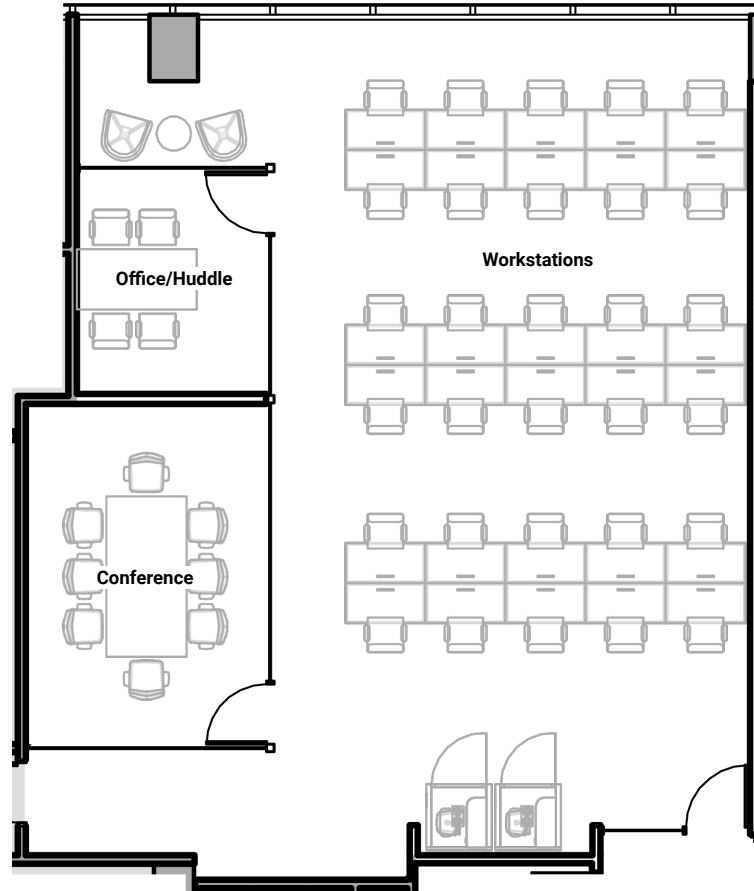

### Standard Features

Workstations for up to 32

Meeting Rooms

Signage on Suite Door

Herman Miller Chairs and Oak Desk Workstations

AV, Data, and Power

### Optional Features

Private Phone Booths

Communal Work Table Configuration

Work Lounge Configuration

Vinyl Room Privacy Film

Custom painted wall at suite entry

Company logo signage at suite entry wall

Dedicated internet and phone

## Suite B

### Standard Features

Workstations for up to 35

Meeting Rooms

Signage on Suite Door

Herman Miller Chairs and Oak Desk Workstations

AV, Data, and Power