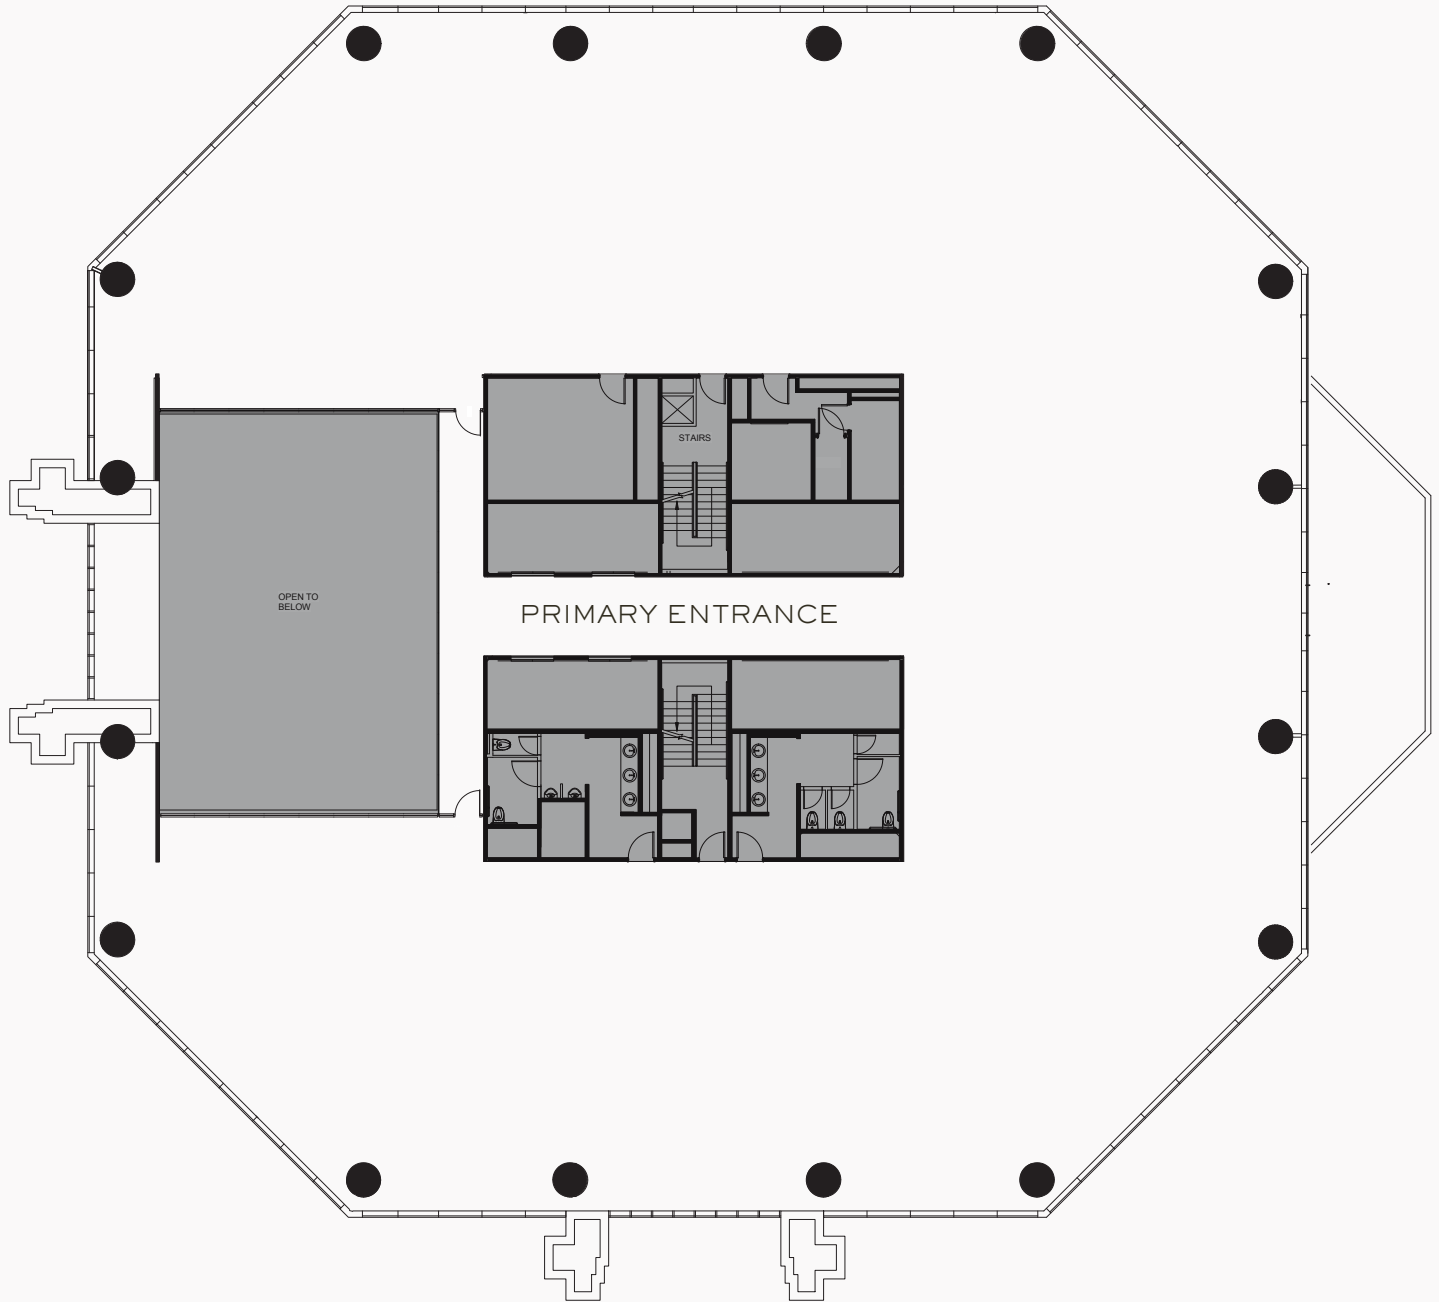

SUITE 200

16,218 RSF

NOTE: DRAWING NOT TO SCALE

FOR LEASING
INFORMATION,
PLEASE CONTACT:

Stewart Lyman
615.336.9055
stewart.lyman@streamrealty.com

Robby Davis
615.618.3967
robby.davis@streamrealty.com