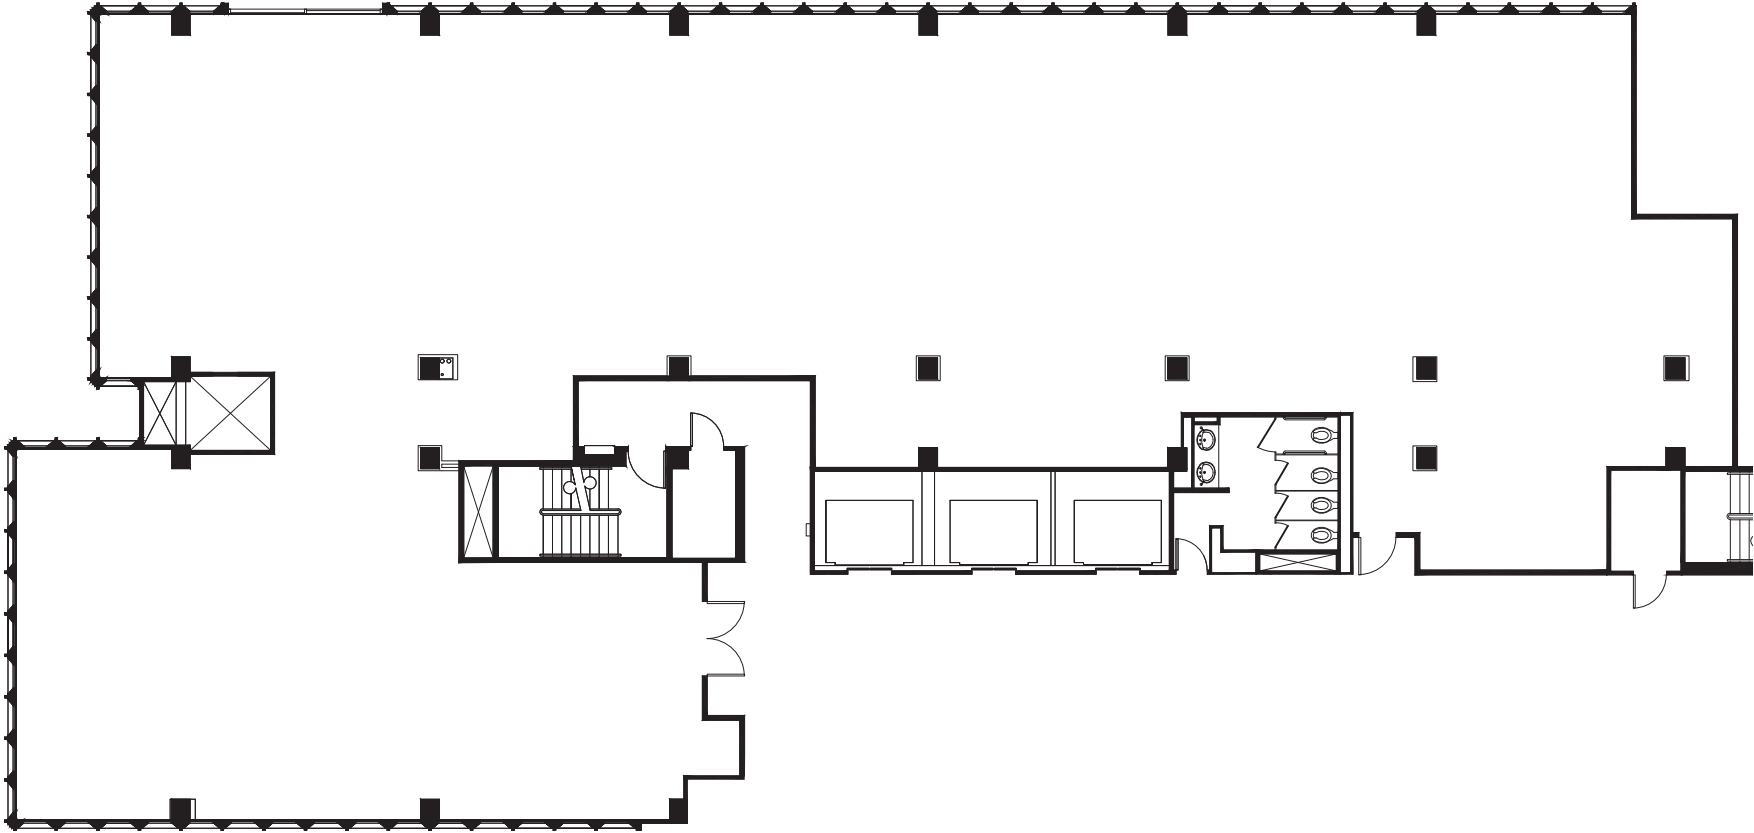

TOWER 233, SUITE 2450

7,393 RSF

KEY PLAN

PEACHTREE
CENTER