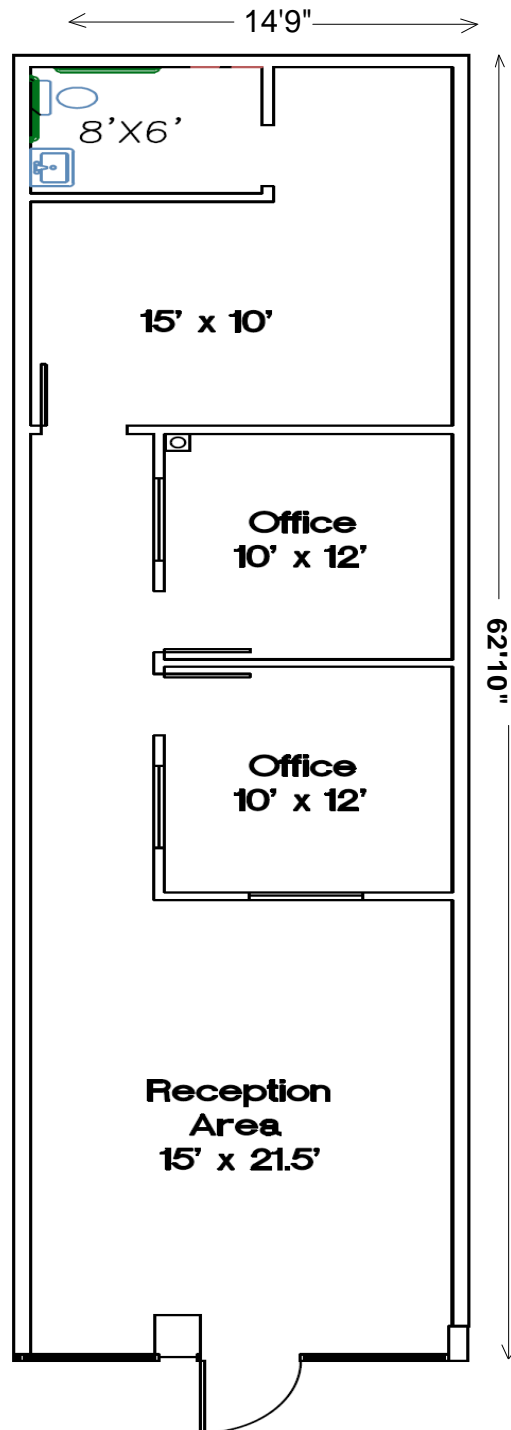

**Oregon City Shopping Center  
1900 S.E. McLoughlin Blvd.  
Oregon City, OR 97045**

**979 SF**

**Suite 24A**

**All Dimensions are Approximate**