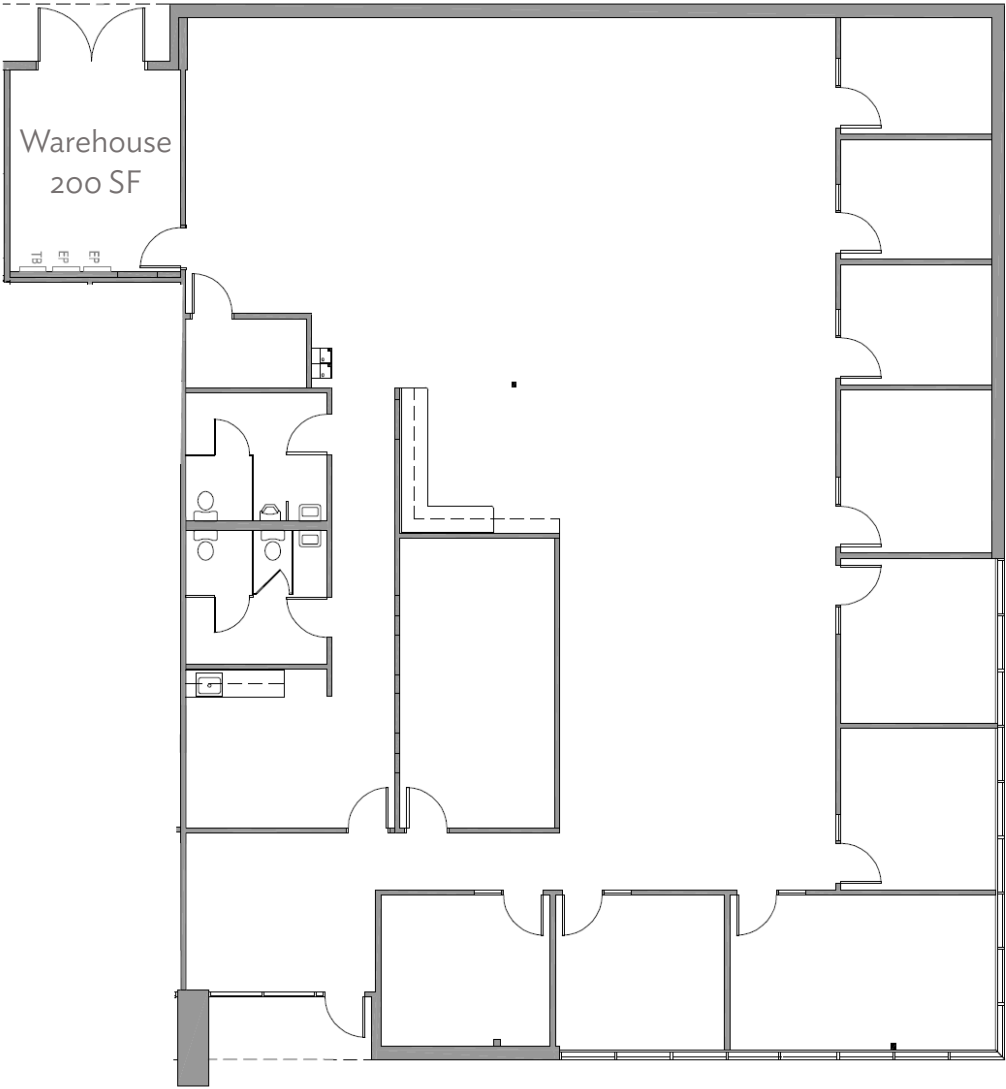

NORTHWOODS COMMONS

4940

PEACHTREE INDUSTRIAL

Suite 310

5,307 SF

Primary
Entrance

NATHAN WILLIAMS

Nathan@scotlandwright.com
770-503-6012