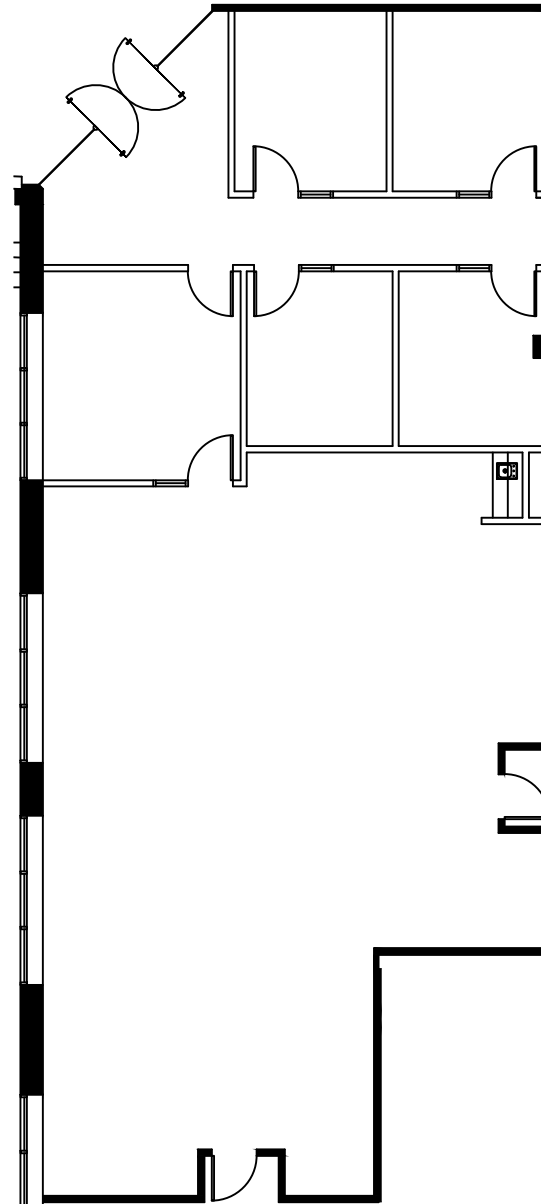

AVAILABLE

SUITE 180

2,967 RSF

KEY PLAN
1ST FLOOR

10030 N. MACARTHUR BLVD.
IRVING, TEXAS 75063