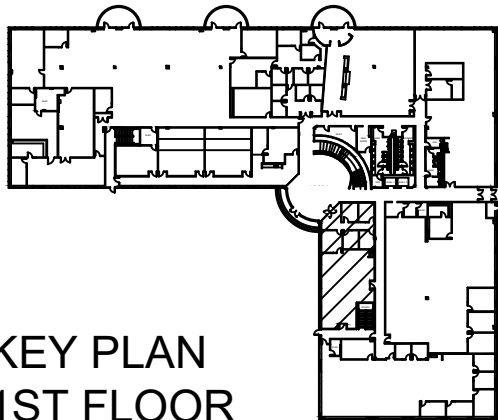

AVAILABLE

SUITE 180

2,967 RSF

KEY PLAN
1ST FLOOR

10030 N. MACARTHUR BLVD.
IRVING, TEXAS 75063