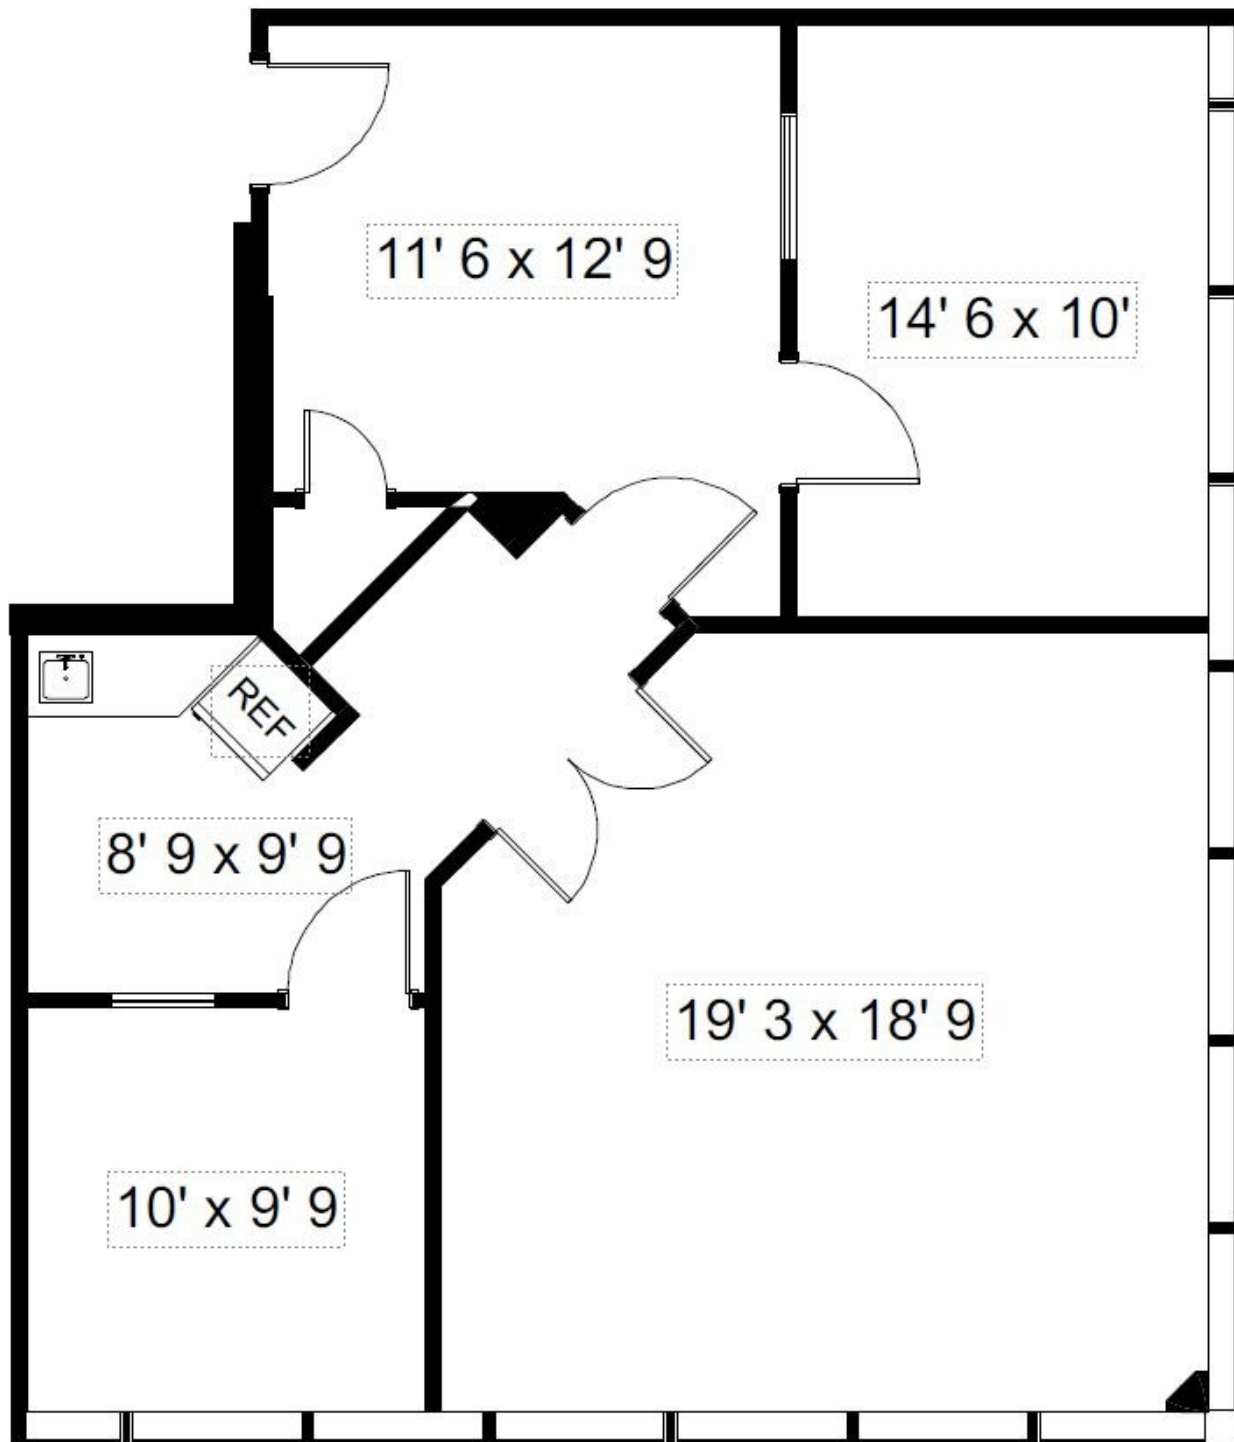

HARBOR POINTE
SUITE 310 - 1,056 RSF

Owned and managed

850 S. Hermitage Rd | Ste. B-1 | Hermitage | PA | 16148
Phone: 888-792-0308 | Fax: 724-342-4582

HARBOR POINTE

SUITE 310 - 1,056 RSF

Owned and managed

850 S. Hermitage Rd | Ste. B-1 | Hermitage | PA | 16148
Phone: 888-792-0308 | Fax: 724-342-4582