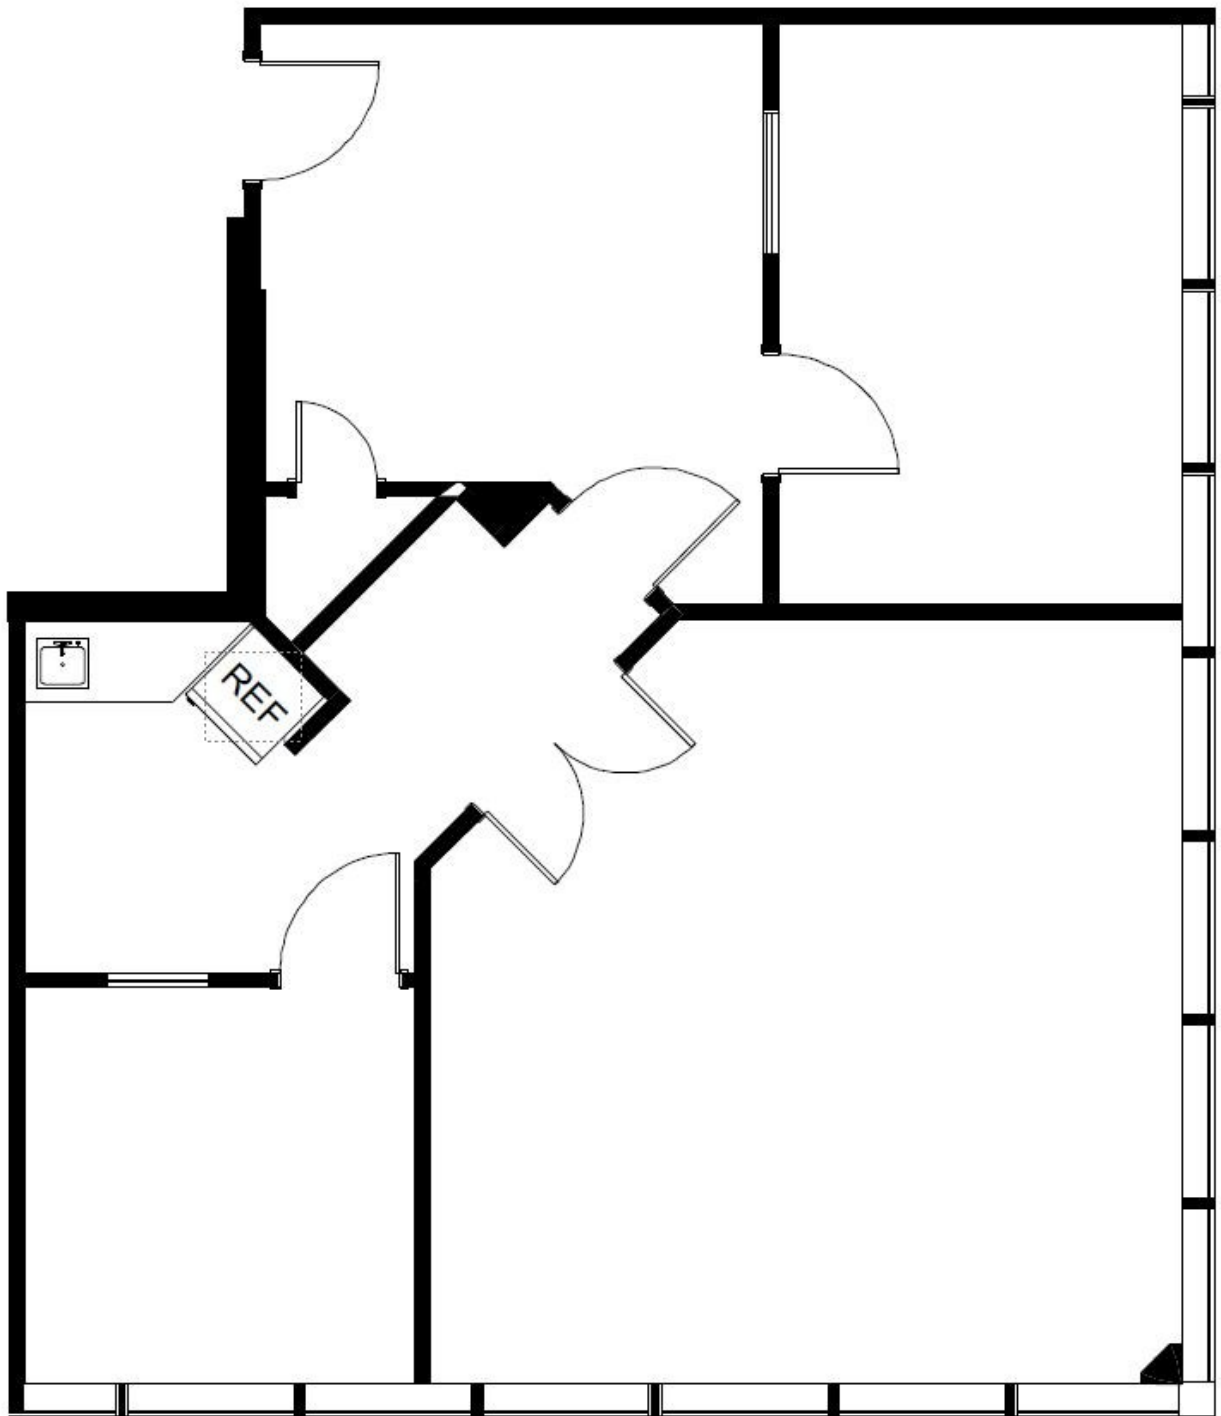

HARBOR POINTE
SUITE 310 - 1,056 RSF

Owned and managed

850 S. Hermitage Rd | Ste. B-1 | Hermitage | PA | 16148
Phone: 888-792-0308 | Fax: 724-342-4582

HARBOR POINTE

SUITE 310 - 1,056 RSF

Owned and managed

850 S. Hermitage Rd | Ste. B-1 | Hermitage | PA | 16148
Phone: 888-792-0308 | Fax: 724-342-4582