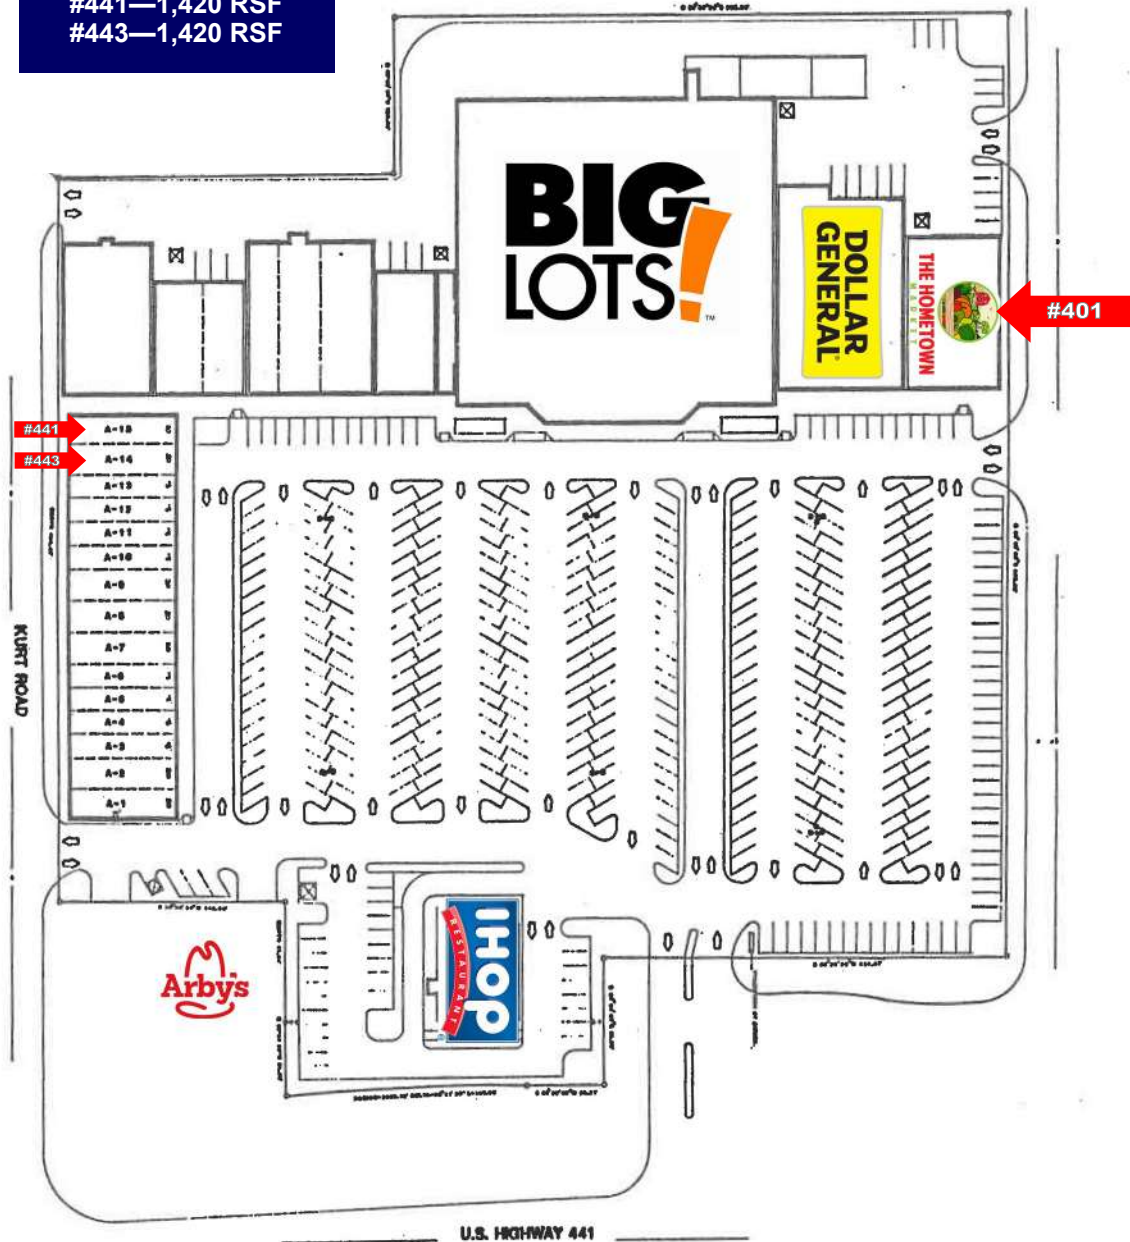

EUSTIS PLAZA

401 - 469 Plaza Dr | Eustis, FL 32726

AVAILABLE UNITS

- #401—6,000 RSF
- #441—1,420 RSF
- #443—1,420 RSF

Disclaimer: While square footage, graphic depictions of properties and/or any dimensions shown are deemed to be accurate, they are not guaranteed. Prospects are encouraged to conduct their own due diligence.