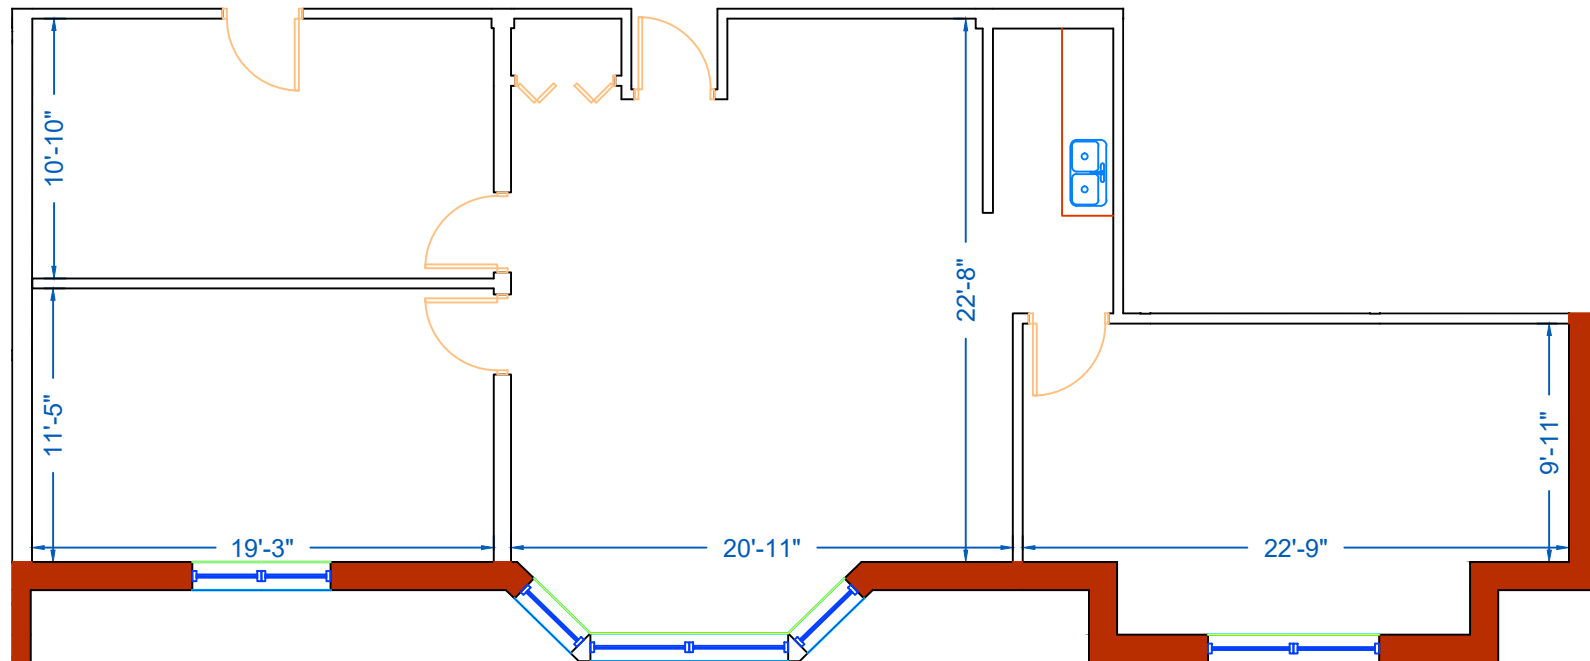

825 E Golf Rd, Arlington Heights

825 E Golf Rd, Suite 1260
1,753 Rentable Square Feet

Scale: 1/8" = 1'-0"

PO Box 1189
Palatine, IL 60078

MOATS
OFFICE PROPERTIES

Office: 847-359-2121
Ryan: 847-363-9700