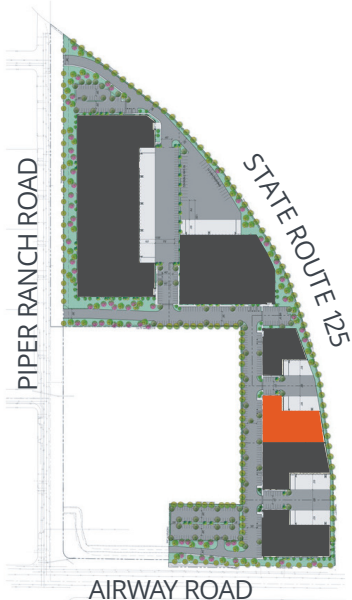

Property Specifications

SPACE AVAILABLE SF

32,427

OFFICE SF

2,490

SPEED BAY

60'

VEHICLE PARKING STALLS

HANK JENKINS CA License No. 01981328
602.882.0138 | hank.jenkins@srsre.com

About the Property

- Year Built: 2023
- Column Spacing: 52' - 60'
- Power: 2,000 Amps
- Sprinklers: ESFR
- Near the Otay Mesa Port of Entry
- Access to SR-905, connecting to I-805 and regional freeways
- Situated in a key logistics and manufacturing hub

Building D
32,427 SF

- ▲ 6 DOCK DOORS
- 1 GRADE LEVEL DOOR

South Bay Expressway

125

LA MEDIA RD

HARVEST RD

SITE

amazon