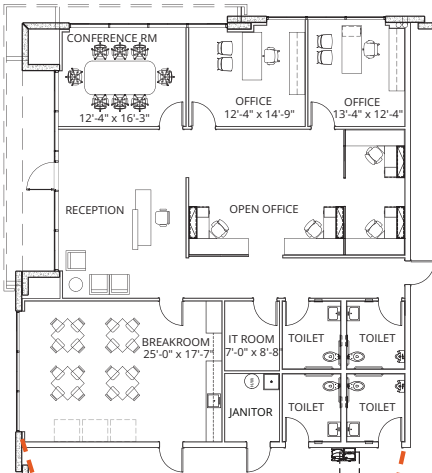

Building D
32,427 SF

- ▲ 6 DOCK DOORS
- 1 GRADE LEVEL DOOR