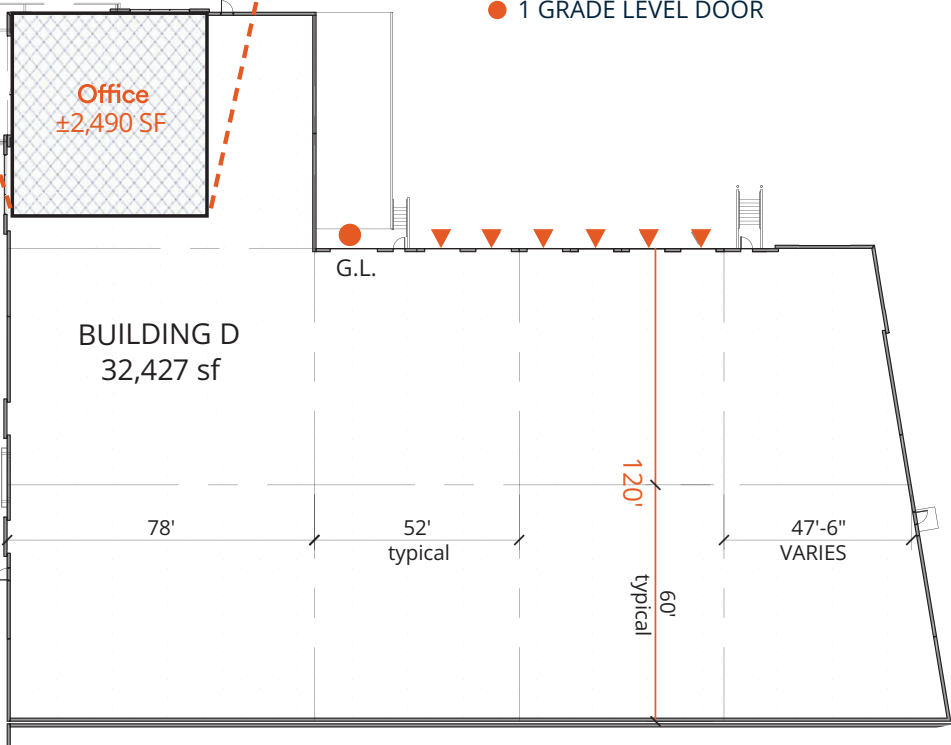

Property Specifications

SPACE AVAILABLE SF

32,427

OFFICE SF

2,490

SPEED BAY

60'

VEHICLE PARKING STALLS

HANK JENKINS CA License No. 01981328
602.882.0138 | hank.jenkins@srsre.com

About the Property

- Year Built: 2023
- Column Spacing: 52' - 60'
- Power: 2,000 Amps
- Sprinklers: ESFR
- Near the Otay Mesa Port of Entry
- Access to SR-905, connecting to I-805 and regional freeways
- Situated in a key logistics and manufacturing hub

Building D
32,427 SF

- ▲ 6 DOCK DOORS
- 1 GRADE LEVEL DOOR

South Bay Expressway

125

LA MEDIA RD

HARVEST RD

SITE

amazon