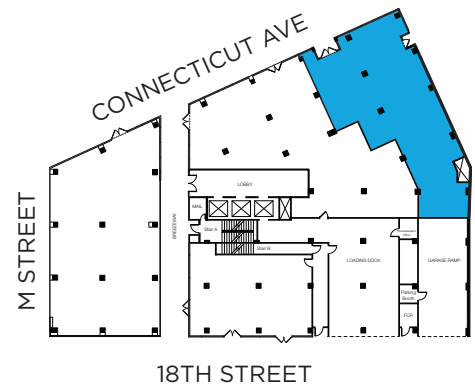

1150 CONNECTICUT AVE

1st Floor • Suite 101 • 2,650 sf

CLICK OR SCAN

TO EXPERIENCE
THIS SPACE

MIKE GORDON
202.828.9002
mgordon@blakereal.com

ASHLEY HILBURN
202.828.9004
ahilburn@blakereal.com