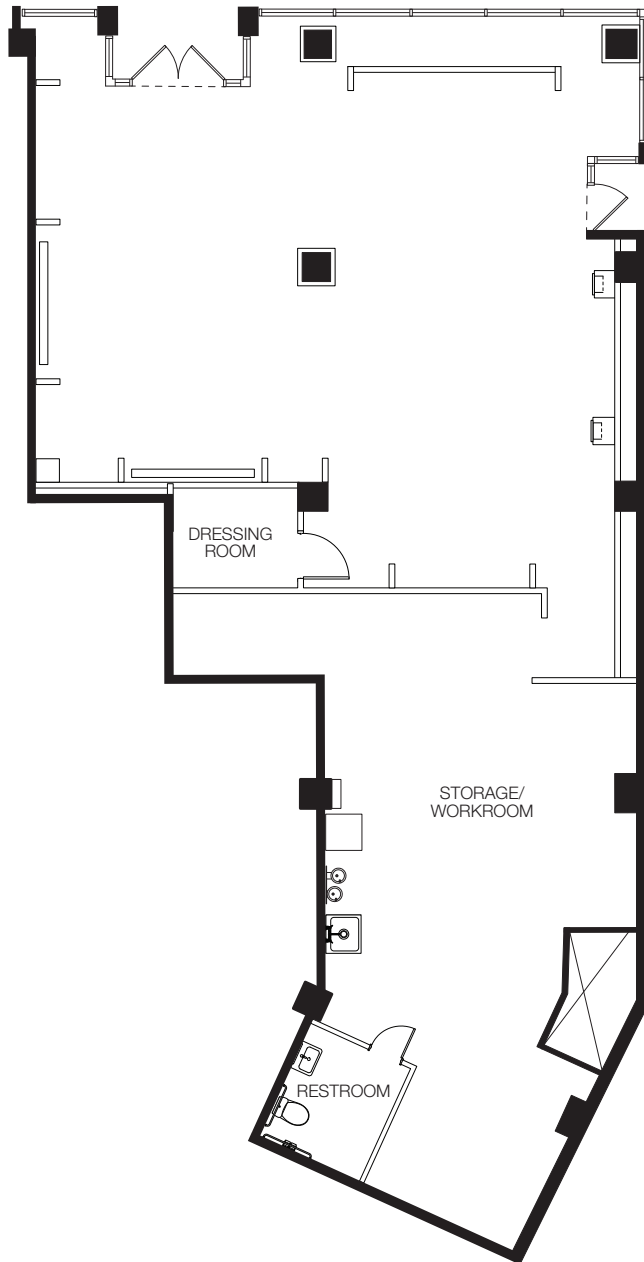

1150 CONNECTICUT AVE

1st Floor • Suite 101 • 2,650 sf

CLICK OR SCAN

TO EXPERIENCE
THIS SPACE

MIKE GORDON
202.828.9002
mgordon@blakereal.com

ASHLEY HILBURN
202.828.9004
ahilburn@blakereal.com