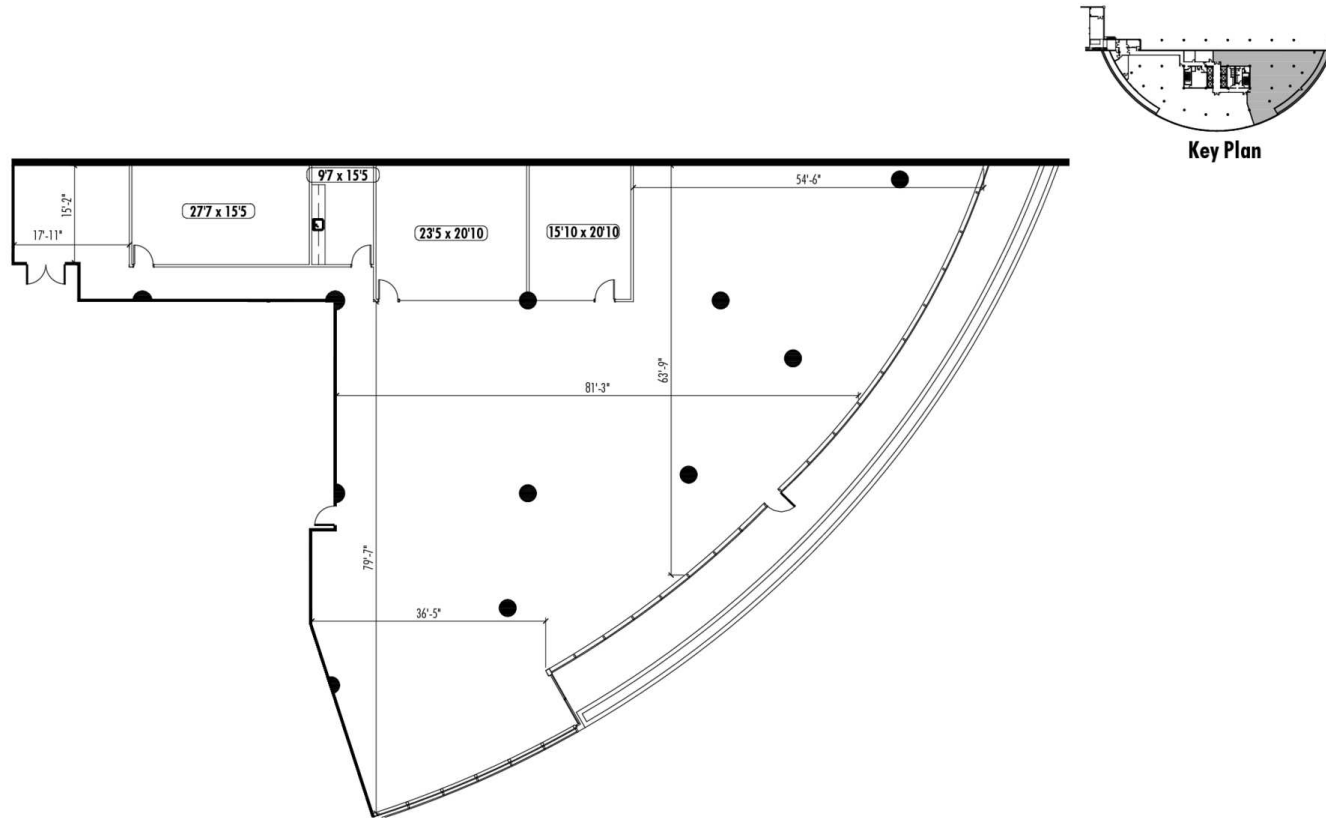

2000 Riveredge

GL 150 | 9,346 RSF

Alex Port 404.924.2816 aport@lpc.com	Gil Russell 404.519.0671 grussell@lpc.com	Michael Howell 404.926.1640 mhowell@lpc.com
---	--	--

Lincoln