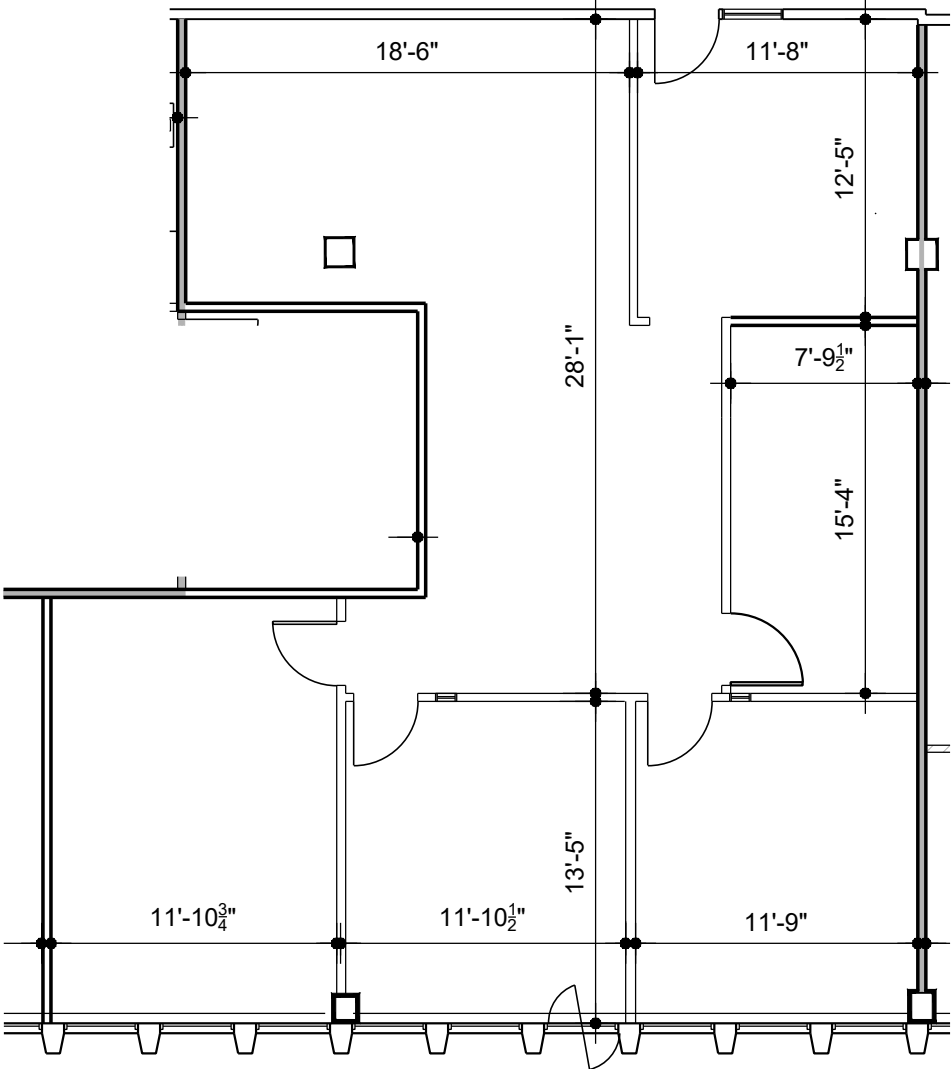

BINGHAM OFFICE PARK

30400 TELEGRAPH BINGHAM FARMS, MI 48025

30100 TELEGRAPH ROAD
SUITE 366
BINGHAM FARMS, MI 48025
(248) 763-3459

SUITE 480

8.30.18 SCALE: 1/8"= 1'-0"

1,275 U.S.F.
1,403 R.S.F.

FOURTH FLOOR KEY PLAN

NO SCALE