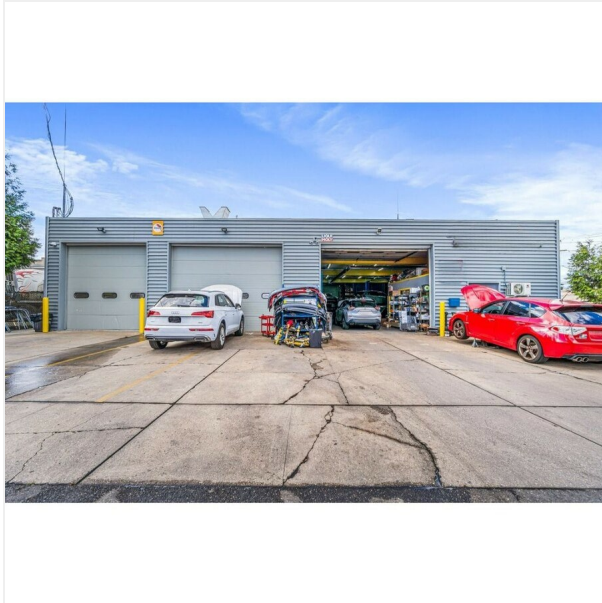

15 Windsor Ct

15 Windsor Ct, Mineola, NY 11501

Contact Exclusive Listing Associate Broker for Details:::

HOOTAN MOEIRZADEH -(516) 441-2646 (Mobile)

Hootan.Moeirzadeh@elliman.com

SEE MORE LISTINGS:

<https://www.ellimancommercial.com/Hootan-Moeirzadeh>

<https://www.loopnet.com/brokerdirectory/profile/Hootan-Moeirzadeh/kb34vbi>
HootanRE.com

Welcome to 15 Windsor CT, Mineola, NY 11501

NOW AVAILABLE FOR SALE!!!

A RARE opportunity to acquire a fully operational Body Shop + Mechanic Shop—the ideal combination for efficiency, revenue diversity, and long-term stability.

Property Highlights:::