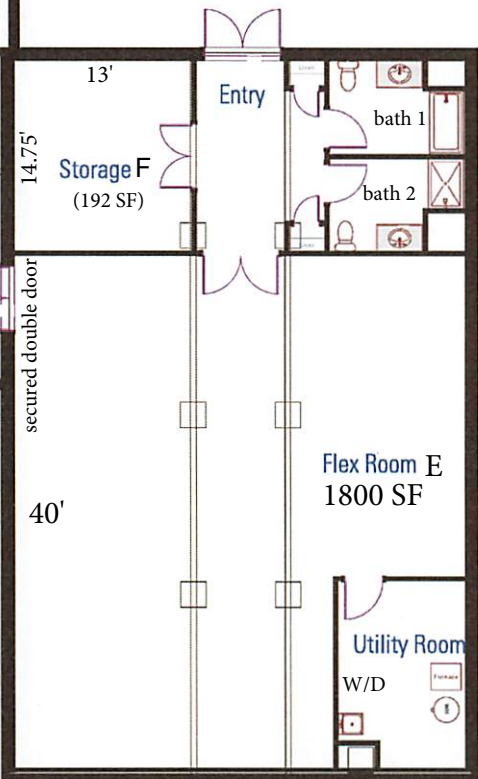

secured double door exterior entrance

69'4" outside wall

37'6" outside wall