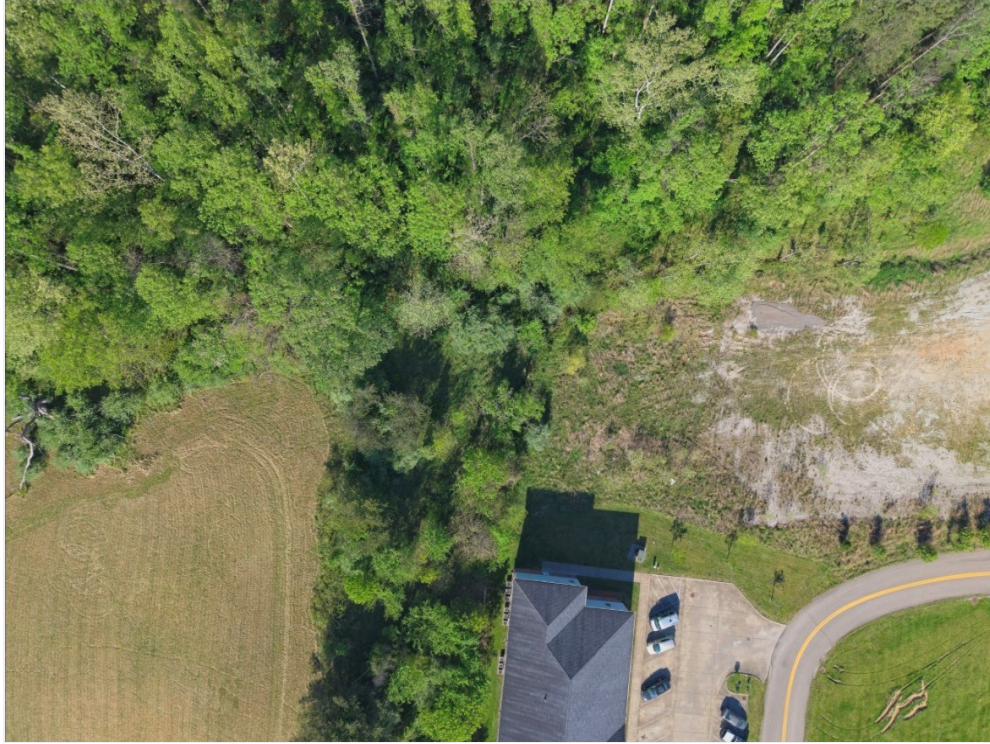

# 390 Hurricane Creek Rd

390 Hurricane Creek Rd, Hurricane, WV 25526

Approximately eight acres in a highly sought-after, centrally located corridor, offering exceptional potential for commercial, multifamily, or business development. The property includes an existing brick rancher that can be utilized as-is or adapted to suit a variety of needs, providing both immediate functionality and future flexibility.

## Property Photos

Aerial

Aerial