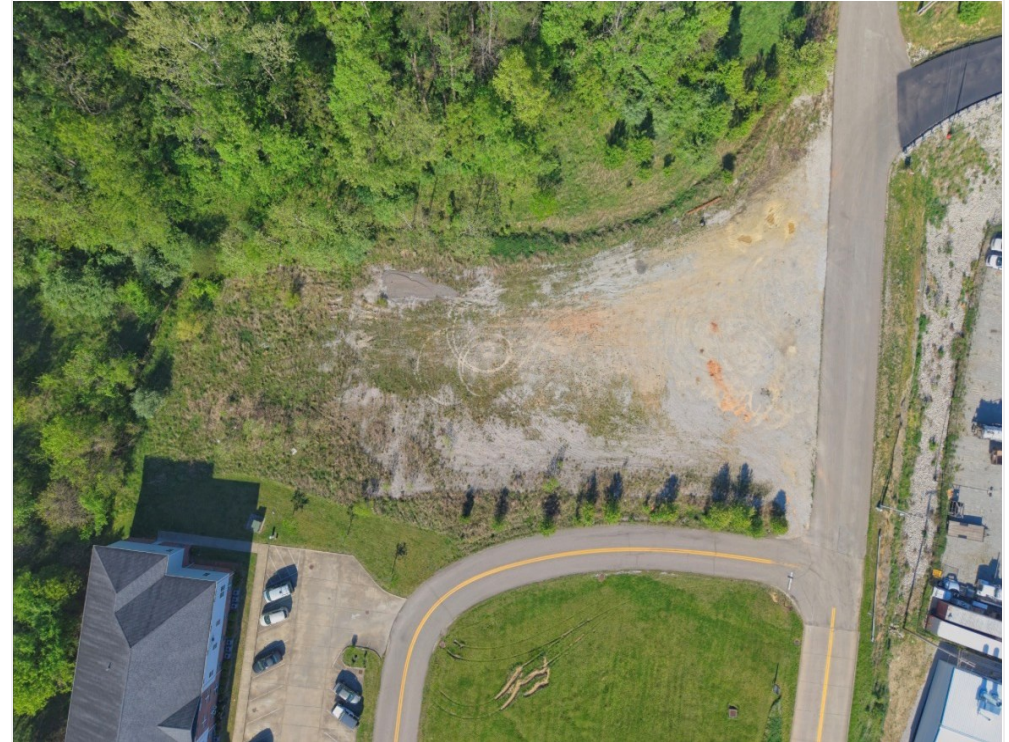

# 390 Hurricane Creek Rd

390 Hurricane Creek Rd, Hurricane, WV 25526

Approximately eight acres in a highly sought-after, centrally located corridor, offering exceptional potential for commercial, multifamily, or business development. The property includes an existing brick rancher that can be utilized as-is or adapted to suit a variety of needs, providing both immediate functionality and future flexibility.

## Property Photos

Aerial

Aerial