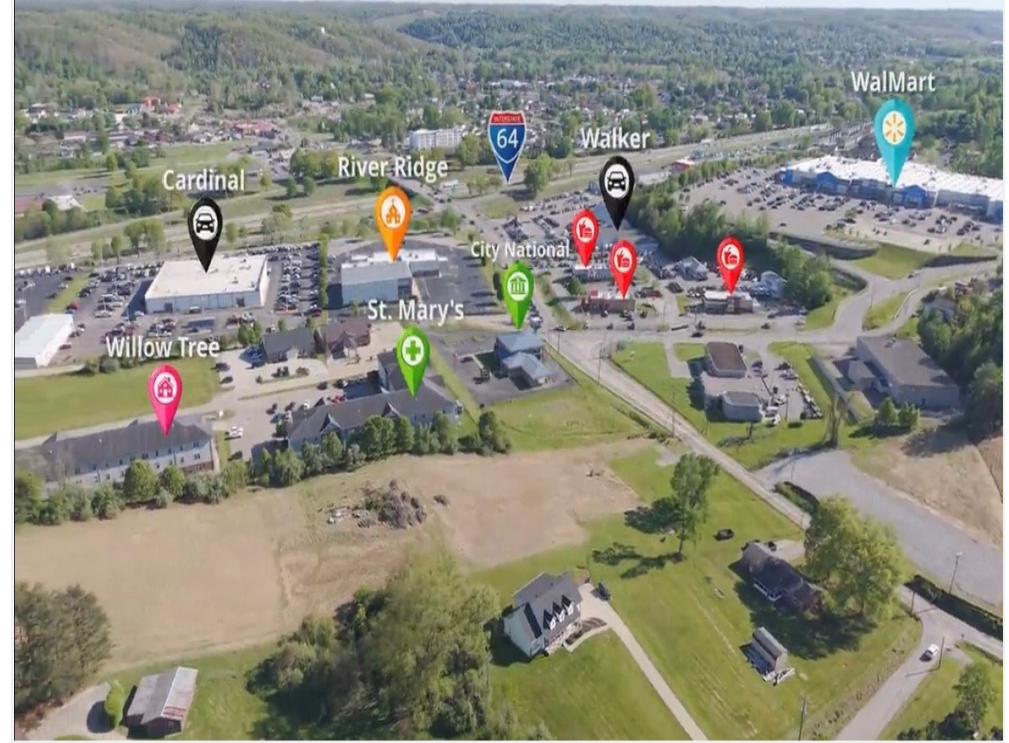

Strategically positioned with strong visibility from Interstate 64 in the Hurricane Creek area, this property is surrounded by major regional anchors including Walmart, City National Bank, Willow Tree, St. Mary's Medical Center, and River Ridge. With close proximity to established dealerships, national and local dining options, and convenient access to I-64, the location benefits from steady traffic flow, excellent accessibility, and continued area growth.

## Property Photos

Aerial

Aerial

## Location