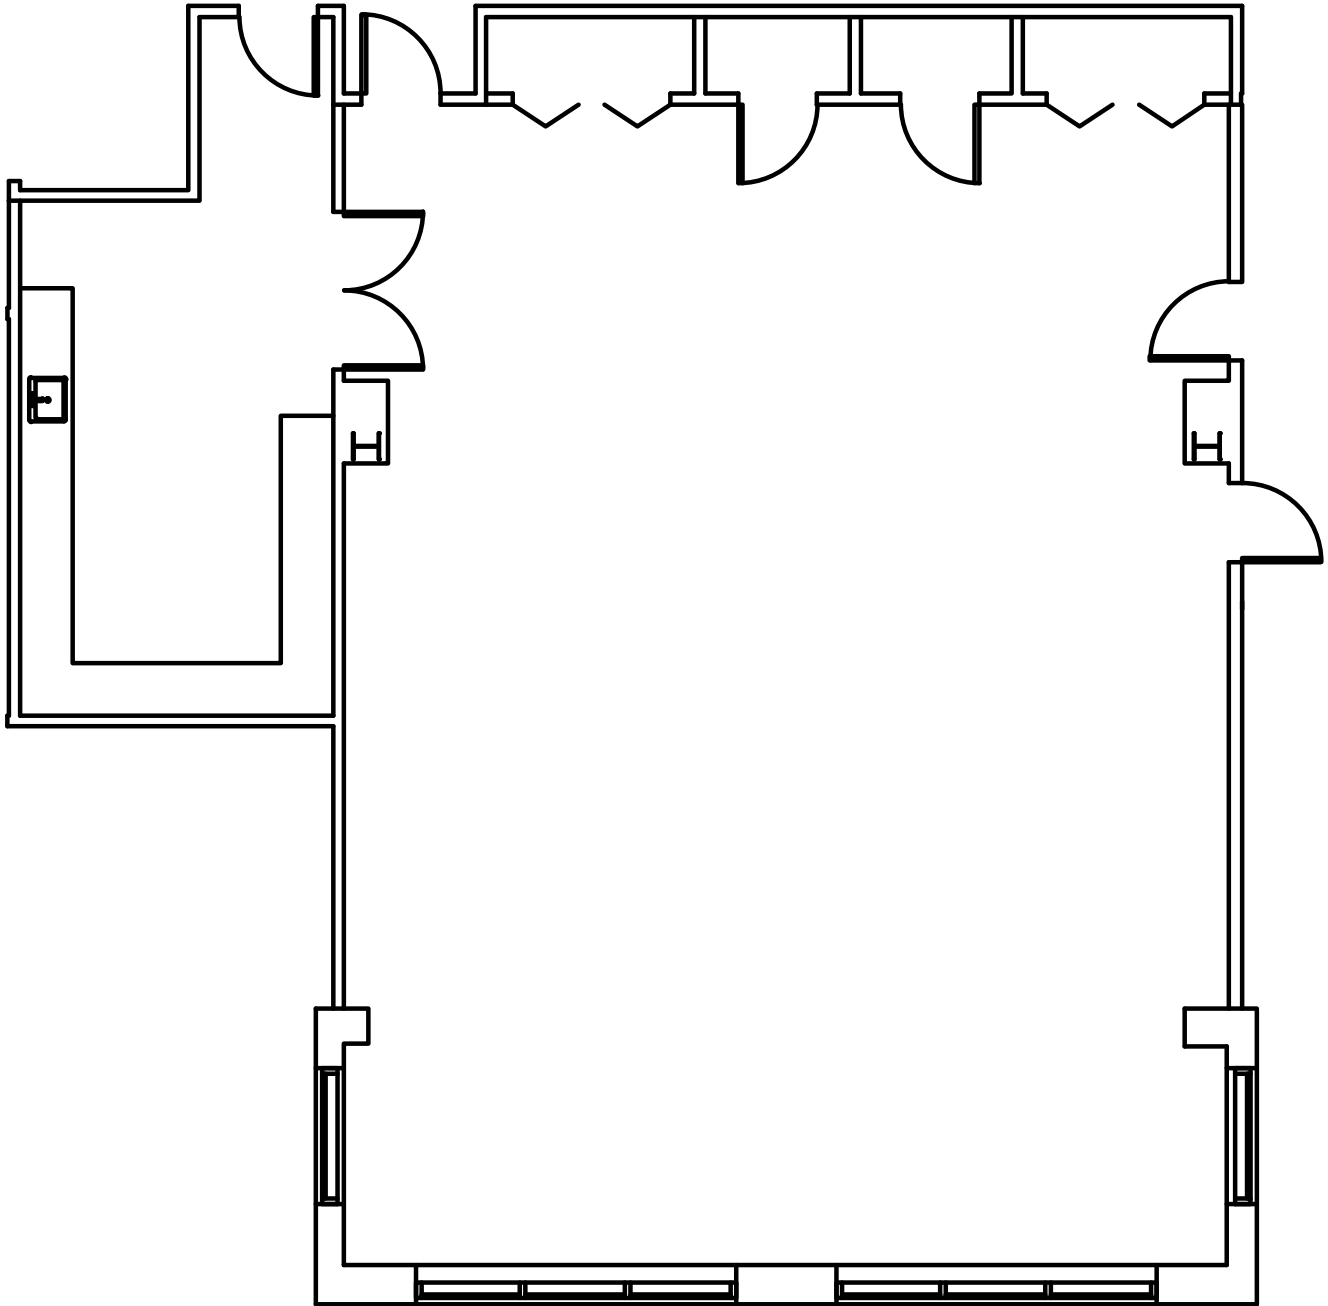

SOUTHPOINTE

7901 SW 6TH CT
PLANTATION, FL

SUITE 330
2,397 RSF

BLANCA COMMERCIAL REAL ESTATE, INC.
LICENSED REAL ESTATE BROKER | BLANCACRE.COM

CHRISTOPHER GALLAGHER | 954.770.4211
christopher.gallagher@blancacre.com