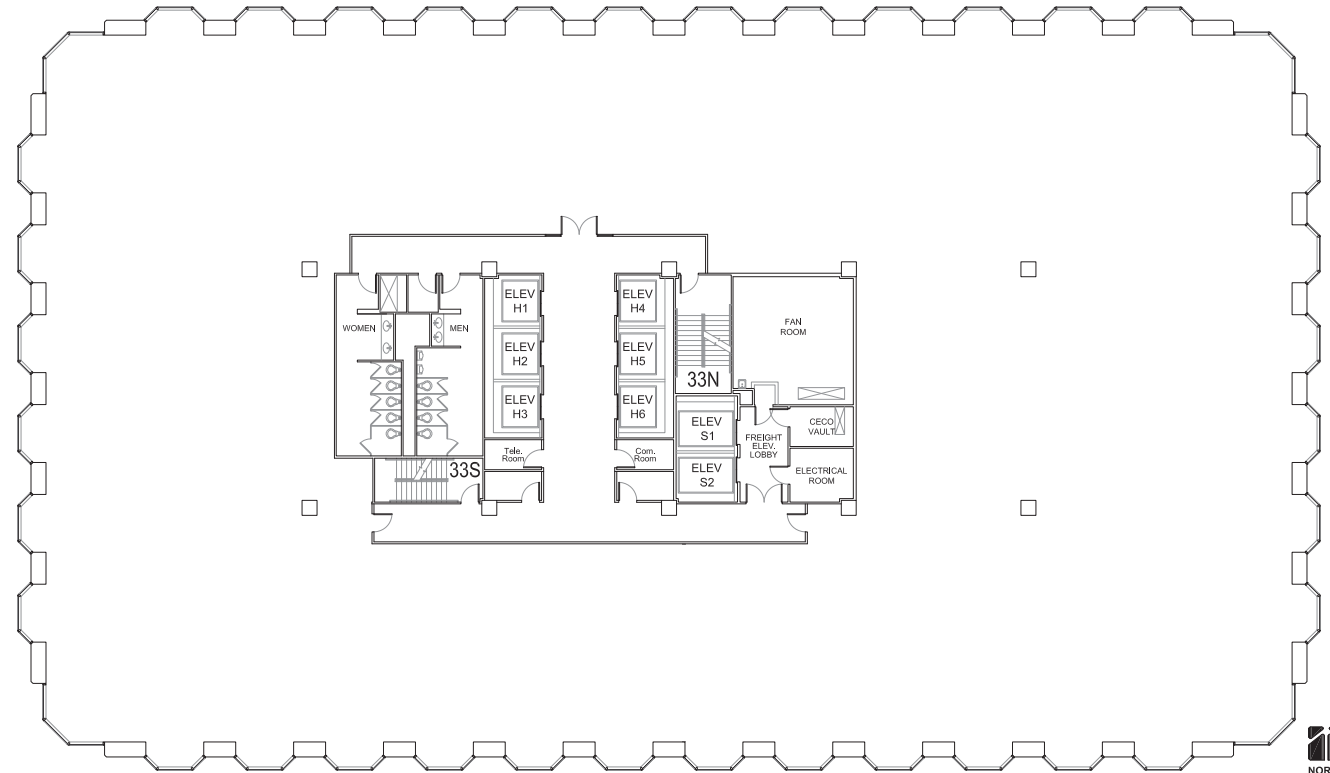

S FINANCIAL PLACE

SUITE 3300

26,581 RSF

Mike Curran
mike.curran@jll.com
312 228 2079

Belle Spinell
312 245 4812
isabella.spinell@jll.com

BEACON
CAPITAL PARTNERS