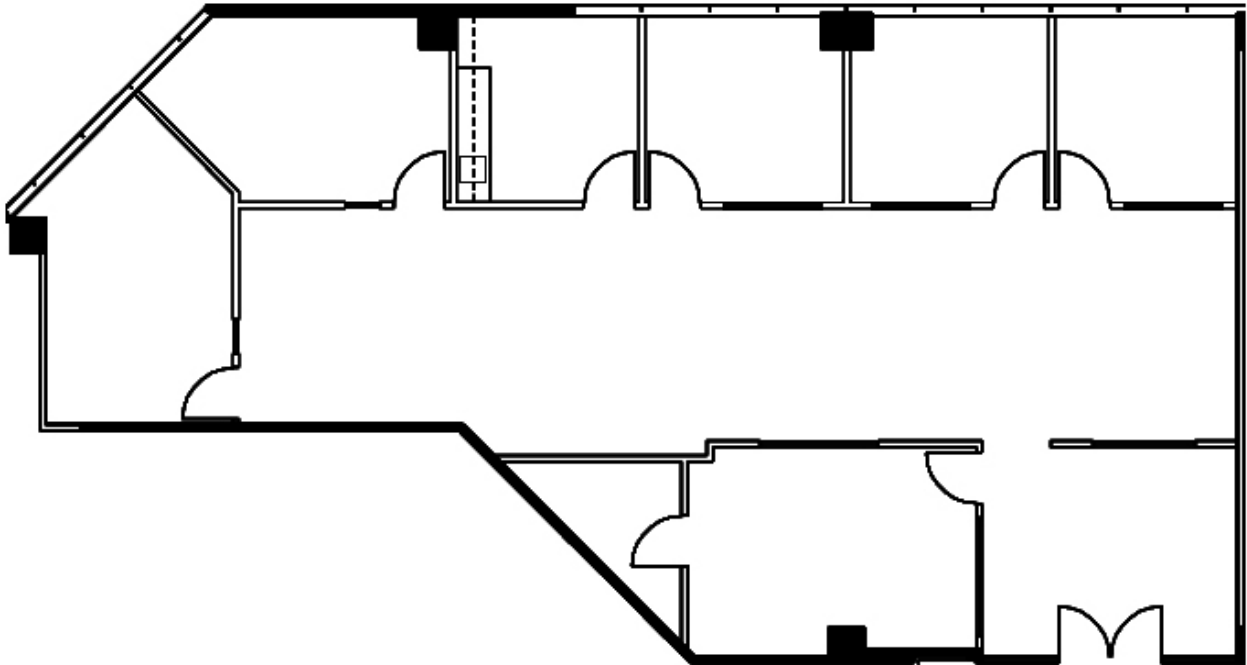

17890 CASTLETON STREET  
SUITE #205  
2,553 RSF

**LEASING INFORMATION**  
ARNEL COMMERCIAL PROPERTIES

626.912.7700