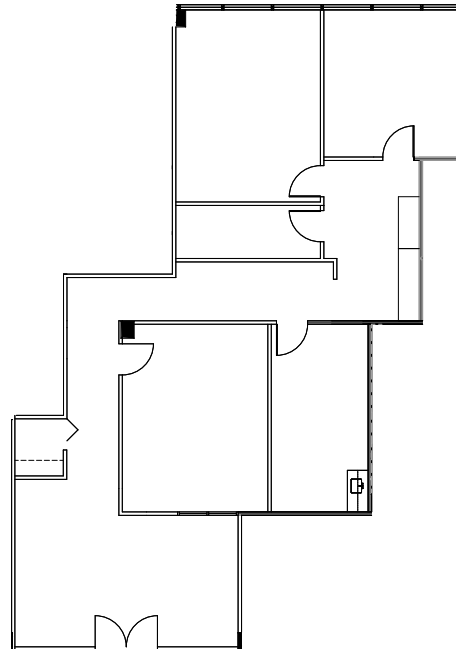

11111 KATY FREEWAY | HOUSTON, TEXAS 77079

Suite 600 - 2,021 SF

**Robert LaCoure**

Senior Director  
+1 832 919 8425  
robert.lacoure@cushwake.com

**Jill Nesloney**

Director  
+1 832 699 3001  
jill.nesloney@cushwake.com