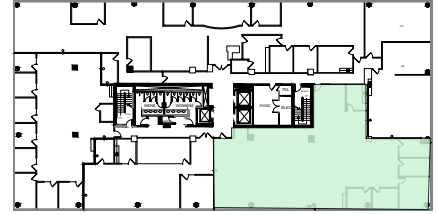

SOMERSET

4505 & 4515 FALLS OF NEUSE RD RALEIGH NC 27609

South (4505)

Suite 300: 5,186 RSF

key