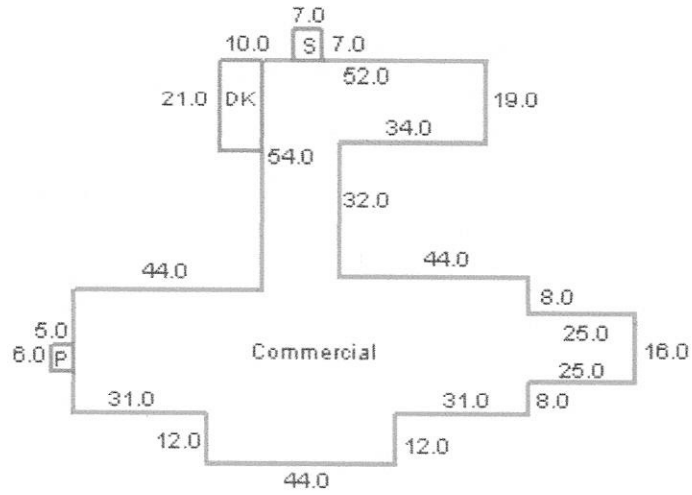

Sketch Summary

Commercial=5752.00
Porch=30.00
Deck=210.00
Storage=49.00

Scale: 1 inch = 50.0