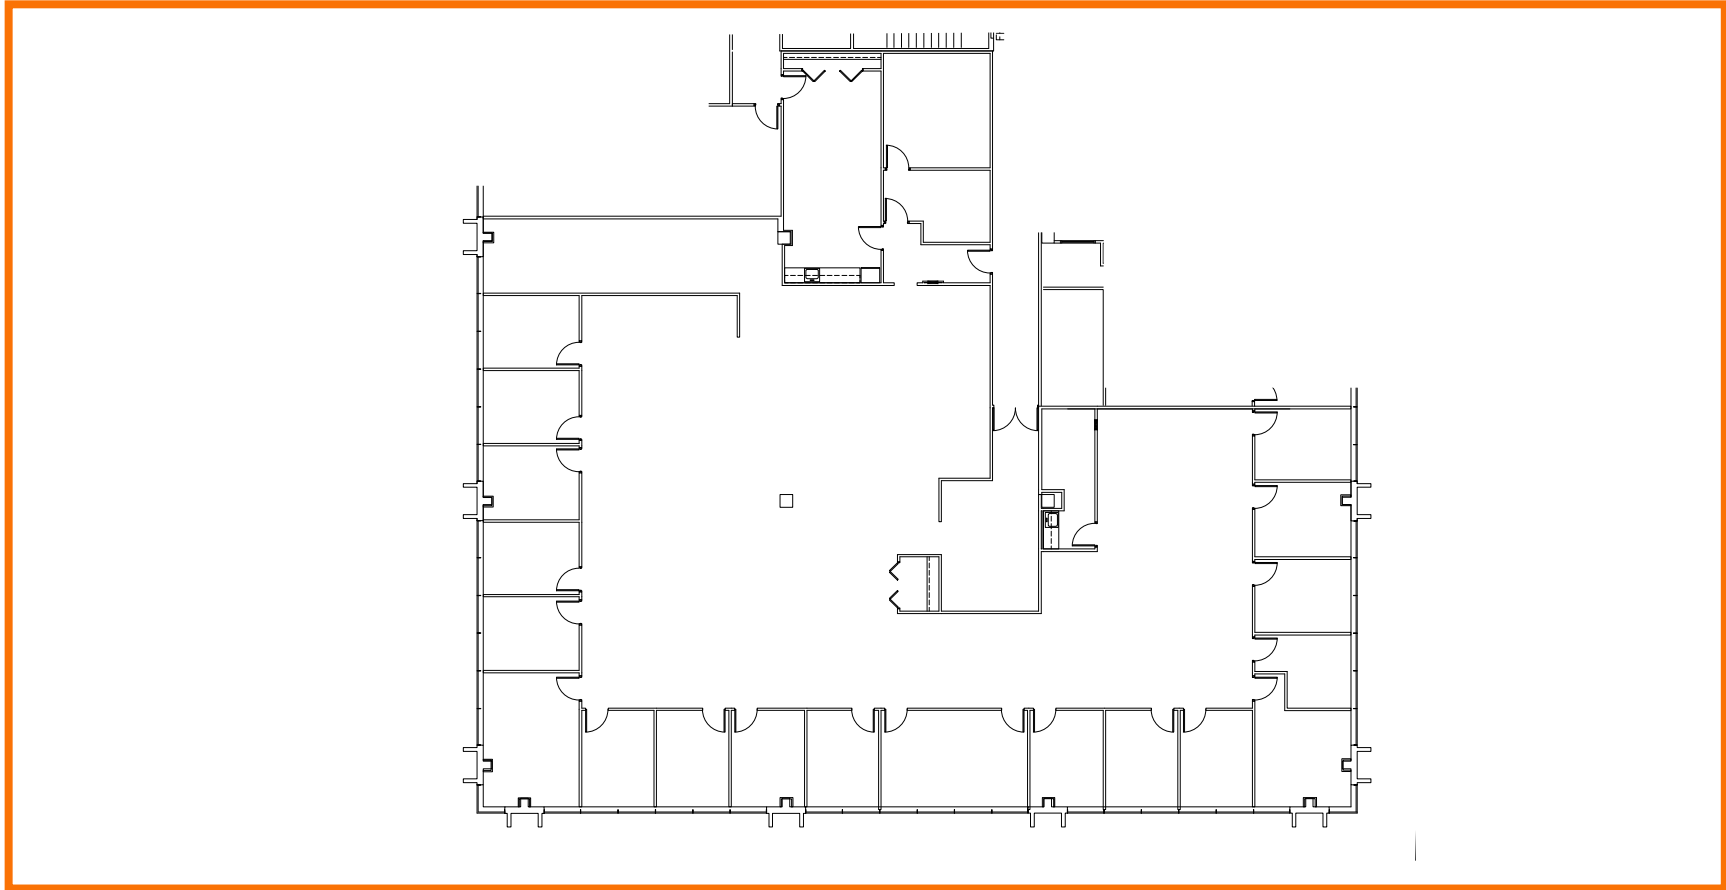

FLOOR PLANS Second Floor

Suite 240 | SF: 9,671

For information contact:
IGNACIO FELLER
Commercial Real Estate Director
(847) 777-9513
ifeller@ohareoffices.com
OhareOffices.com