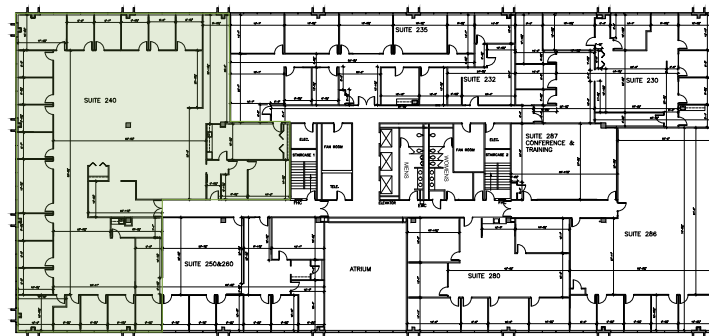

FLOOR PLANS Second Floor

Suite 240 | SF: 9,671

For information contact:
IGNACIO FELLER
Commercial Real Estate Director
(847) 777-9513
ifeller@ohareoffices.com
OhareOffices.com