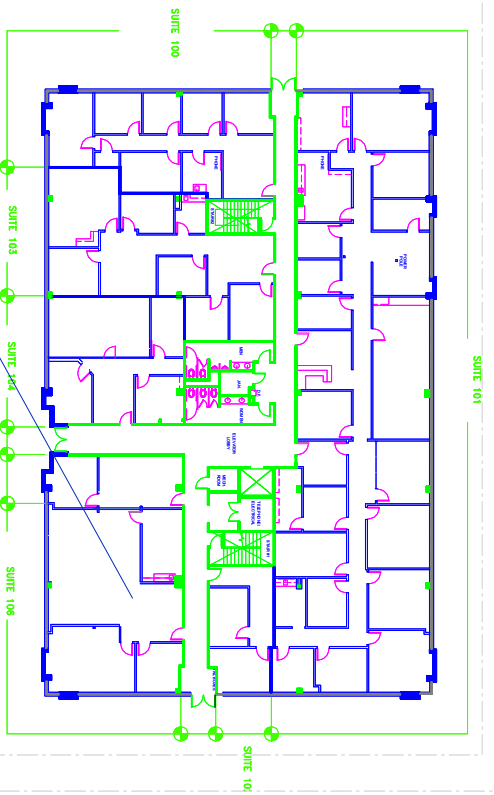

CROWN PLAZA  
11498 LUNA ROAD  
FARMERS BRANCH, TX  
FLOOR 1

Suite 106  
1776 Sqft