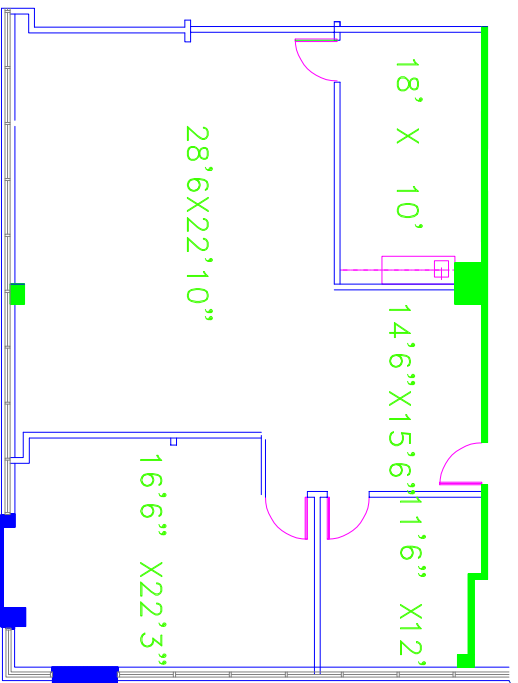

CROWN PLAZA  
11498 LUNA ROAD  
FARMERS BRANCH, TX  
FLOOR 1

Suite 106  
1776 Sqft