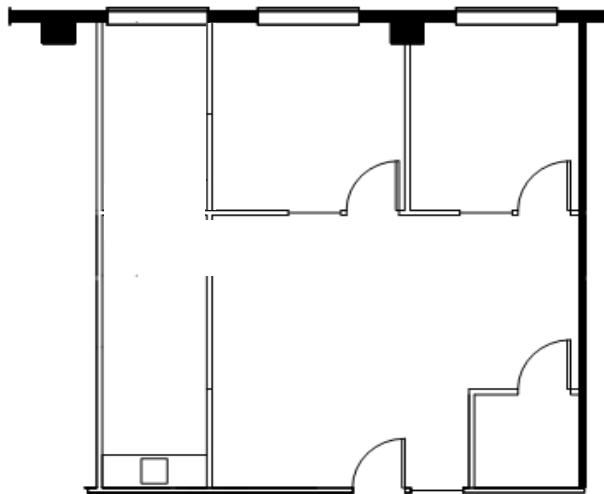

SUITE 804

934 RSF

KEY PLAN

LEAH MASSON

Senior Director
+1 206 215 9803
leah.masson@cushwake.com

BRANDON BURMEISTER

Senior Director
+1 206 215 9702
brandon.burmeister@cushwake.com