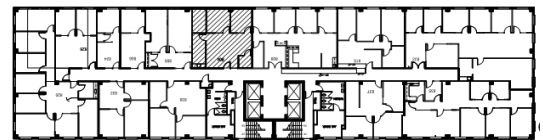

SUITE 804

934 RSF

KEY PLAN

LEAH MASSON

Senior Director
+1 206 215 9803
leah.masson@cushwake.com

BRANDON BURMEISTER

Senior Director
+1 206 215 9702
brandon.burmeister@cushwake.com