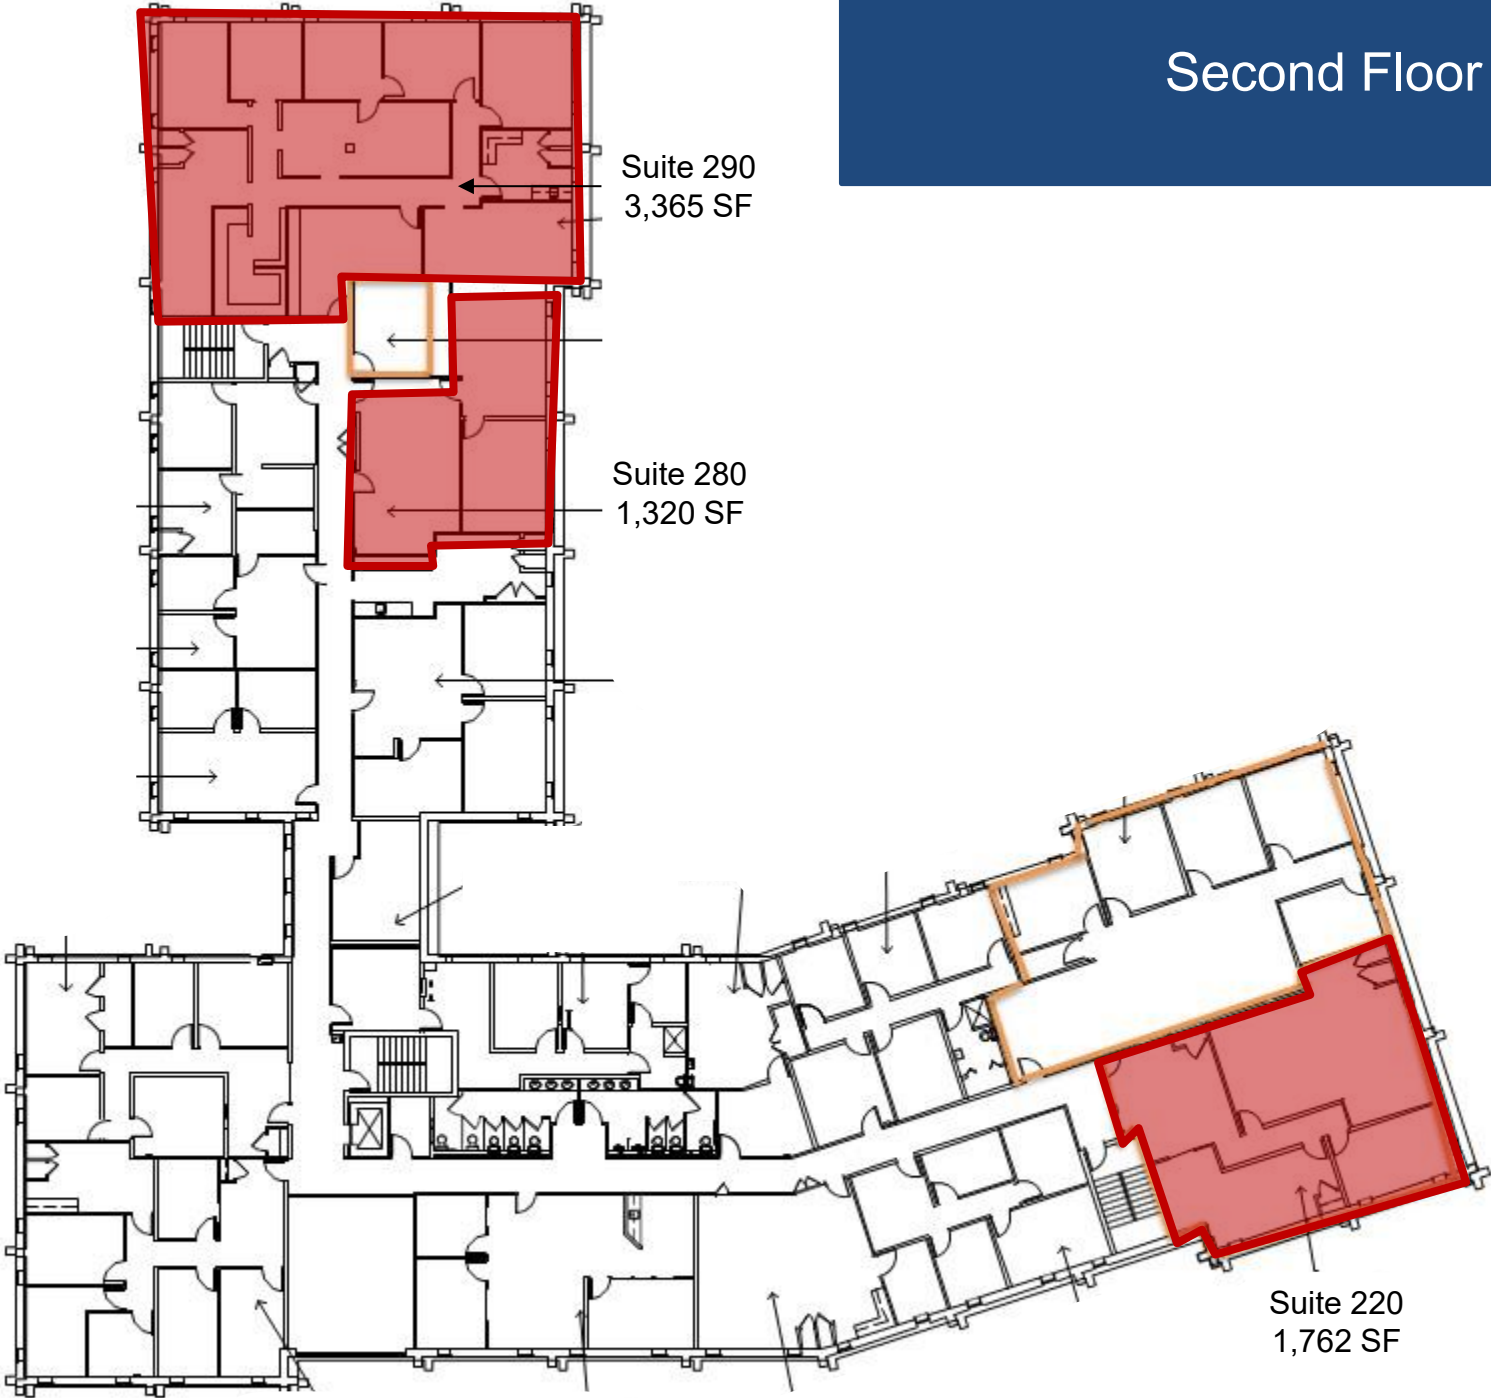

Second Floor