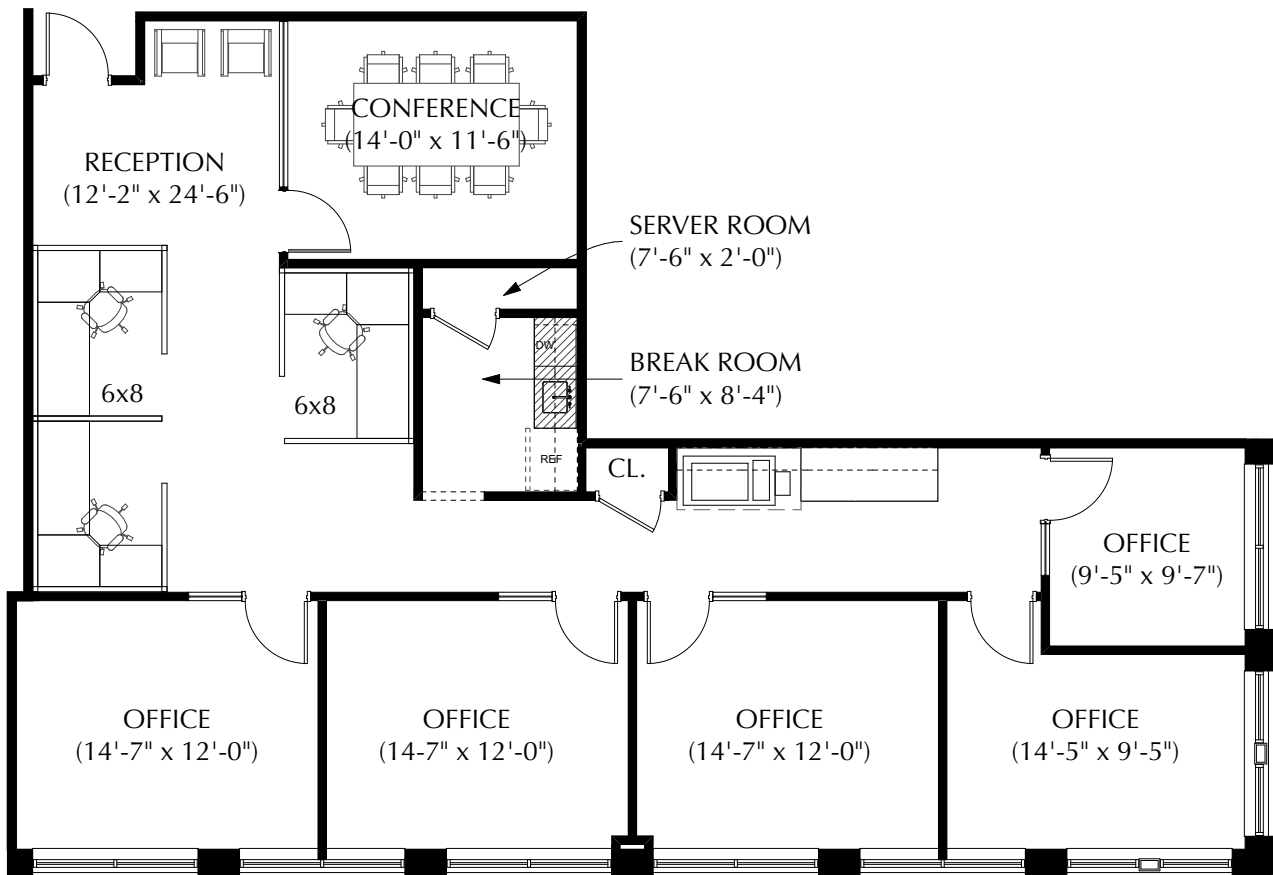

CRESCENT

8490 East Crescent Parkway | Greenwood Village

SUITE 240 - SPEC 2,012 RSF

W. Ryan Stout
303.813.6448
ryan.stout@cushwake.com

Zachary T. Williams
303.813.6474
zach.williams@cushwake.com

Caitlin I. Ellenson
303.312.1914
caitlin.ellenson@cushwake.com