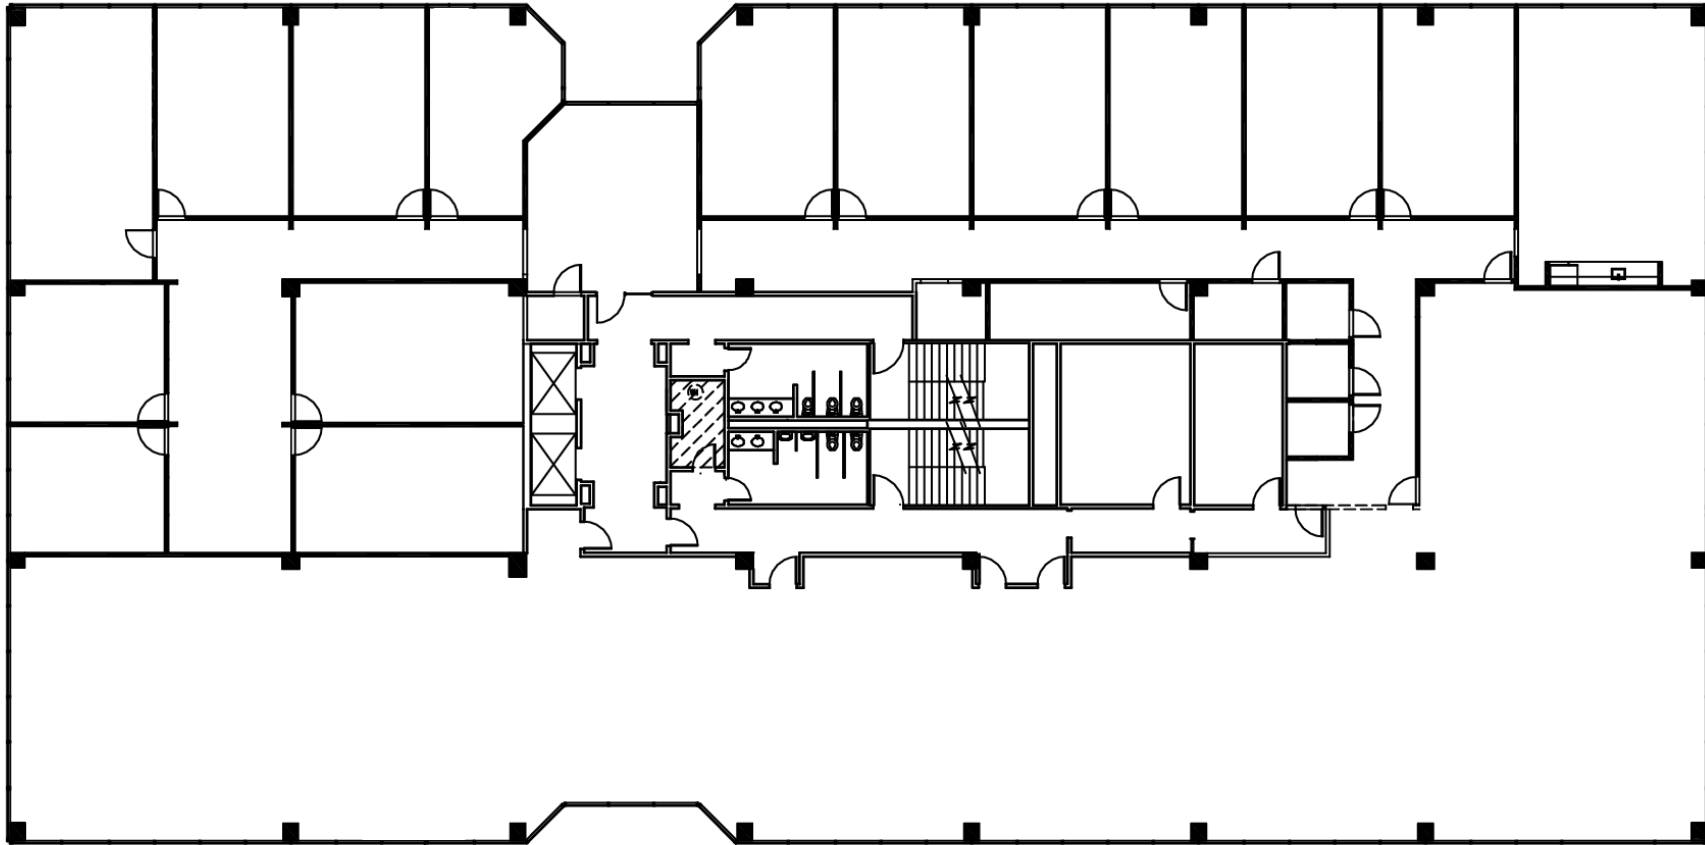

THE GOLD BUILDING

Suite 200 | 17,055 RSF

Matt Fergus

404.414.7059

mfergus@lpc.com

Seabie Hickson IV

404.376.1295

shickson@lpc.com