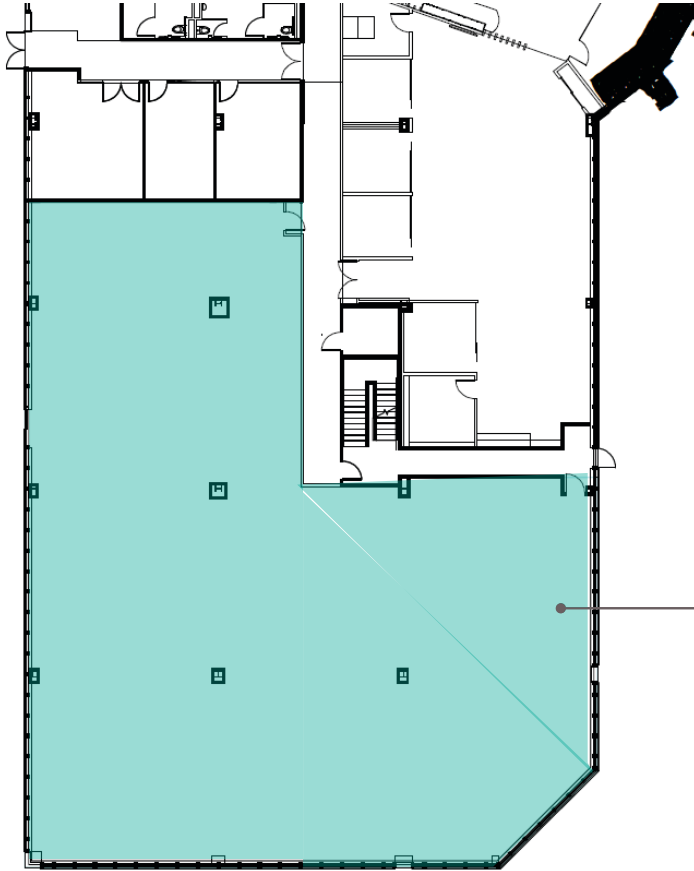

# CHESTERBROOK

Suite 100  
9,309 SF

**1400**  
**MORRIS DR**

First Floor Availabilities

JLL | Jones Lang LaSalle Brokerage, Inc.  
550 Swedesford Road, Suite 260  
Wayne, PA 19087

Doug Newbert  
610.249.2273  
doug.newbert@jll.com