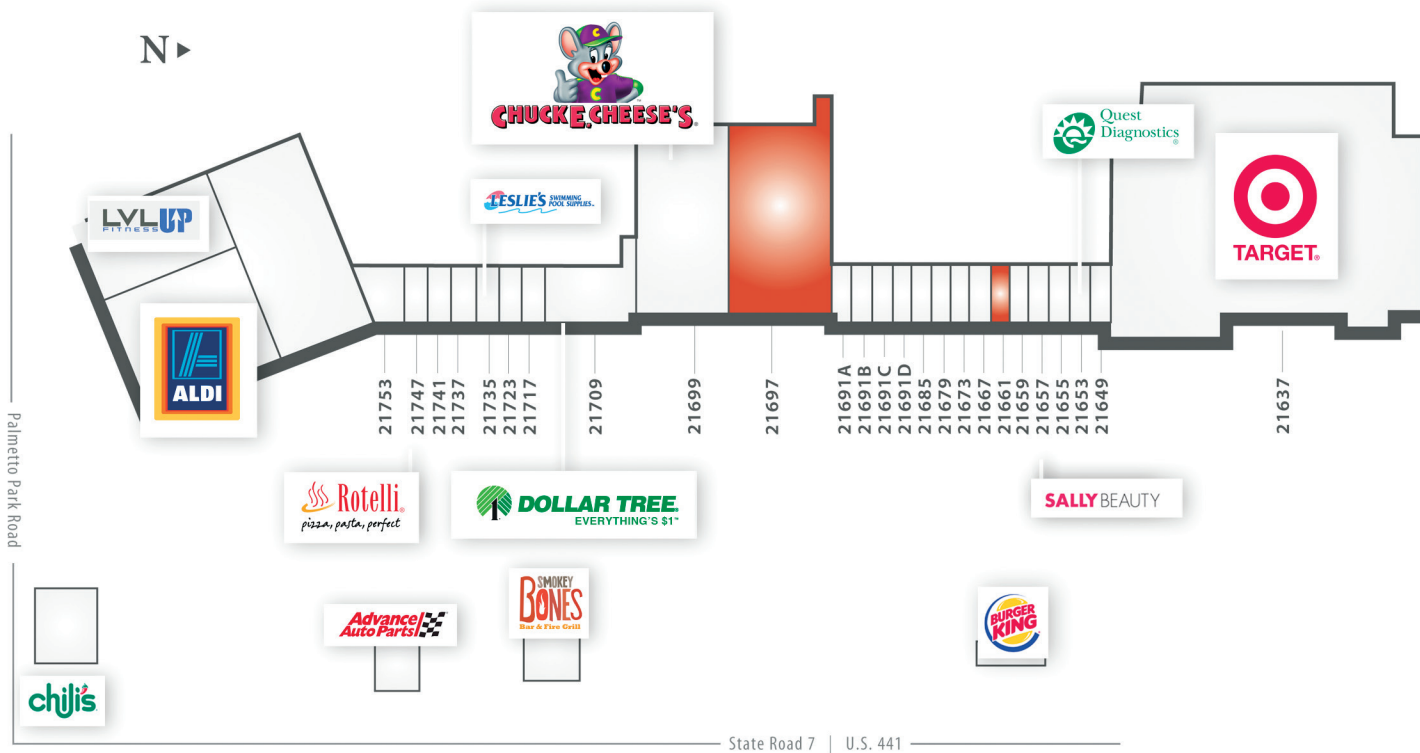

West Boca Square

21637-21753 State Road 7
Boca Raton, FL 33428

DEMOGRAPHICS

DESCRIPTION	1 MILE RADIUS	3 MILE RADIUS	5 MILE RADIUS
Population			
2026 Projection	13,550	100,315	244,811
2021 Estimate	12,871	95,731	232,431
2010 Census	11,555	87,553	206,388
2000 Census	10,883	84,680	187,462

Population by race	1 MILE RADIUS	3 MILE RADIUS	5 MILE RADIUS
White	76.89%	80.24%	79.44%
Black | African American	10.99%	8.31%	9.29%
Hispanic | Other	12.40%	11.45%	11.27%

2021 Estimate	1 MILE RADIUS	3 MILE RADIUS	5 MILE RADIUS
Average HH Income	$99,499.00	$114,058.00	$121,755.00

2021 Estimate	1 MILE RADIUS	3 MILE RADIUS	5 MILE RADIUS
Median HH Income	$71,208.51	$79,051.89	$80,703.17

2021 Estimate	1 MILE RADIUS	3 MILE RADIUS	5 MILE RADIUS
Median Age	45.37	46.47	46.3

LEGEND 21637-21753 State Road 7

UNIT	TENANT	SQ.FT.
21637	Target	
21649	Boca Liquors	3,286
21653	Quest Laboratory	1,557
21655	Nail Salon	1,312
21657	Sally Beauty Supply	1,520
21659	Chinese Restaurant	3,000
21661	Available	3,040
21667	Bagel Brothers	2,660
21673	Optical	1,520
21679	Footcare	1,520
21685	Dentist	1,520
21691-D	The Drip Bar	1,575
21691-C	Wax & Sugaring	1,511
21691-B	Blue Cloud	1,489
21691-A	Coin & Jewelry Exchange	1,509
21697	Available	36,078
21699	Chuck E Cheese's	20,856
21709	Dollar Tree	7,448
21717	Dry Cleaners	1,520
21723	Hair Salon	1,330
21735	Leslie's PoolMart	3,040
21737	Physical Therapy	2,964
21741	Set Kitchens	2,660
21747	Rotelli's	1,920
21753	Red Apple Farmers Mkt	4,142