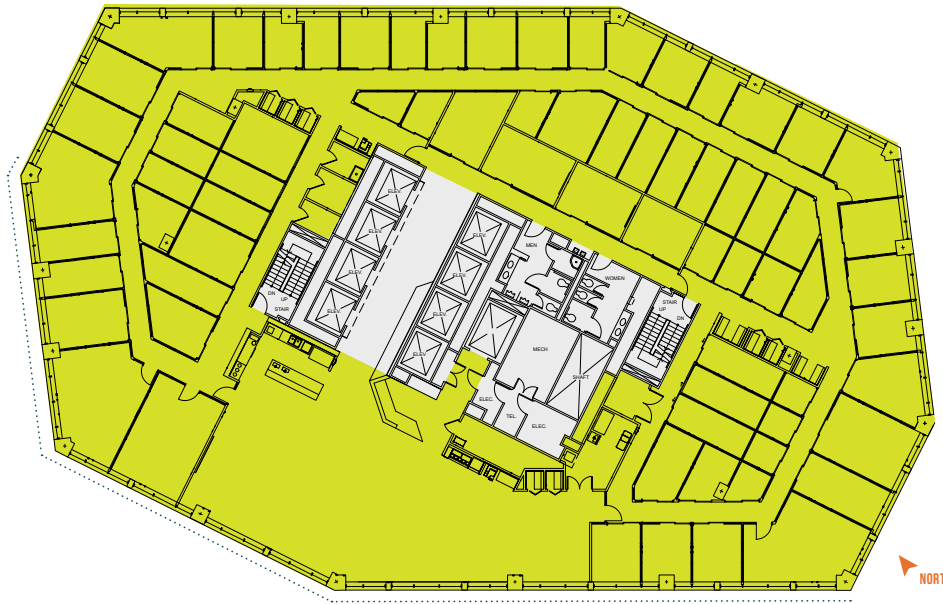

FLOORS
11-12

35,174 SF

CONTACT

Lloyd Low
+1 206 607 1796
lloyd.low@jll.com

Joe Gowan
+1 206 607 1738
joe.gowan@jll.com

OLYMPIC MOUNTAINS & ELLIOTT BAY VIEWS

17,587 SF

SUITE 1100

OLYMPIC MOUNTAINS & ELLIOTT BAY VIEWS

17,587 SF

SUITE 1200