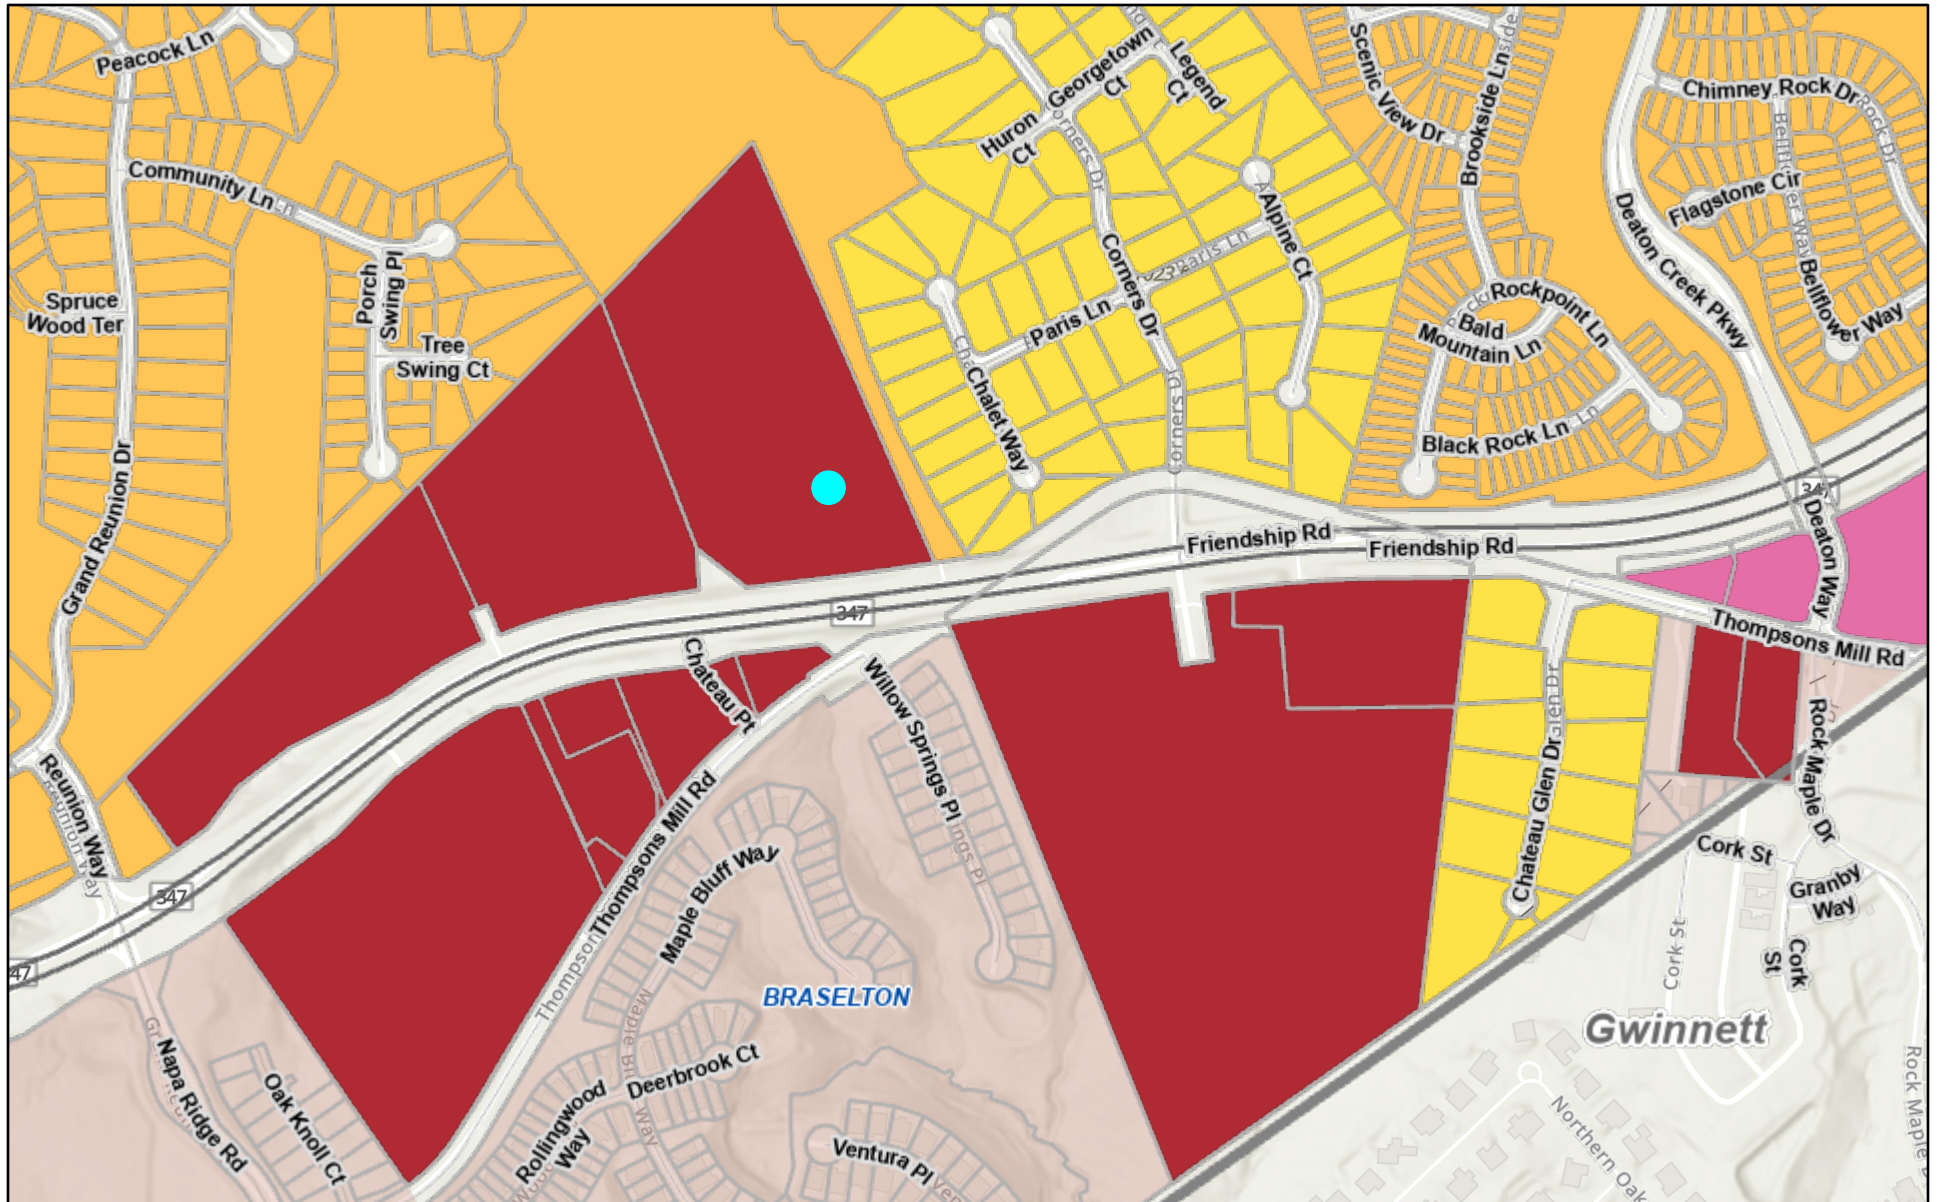

# 2024 Land Use - Business Corridor in Red

2/10/2025, 5:52:02 PM

- Parcel Boundary
- Roads
  - Arterial-Collector
  - Local
- Citylimits
  - BRASELTON
  - Counties
  - HC\_FLU\_2024
  - Business Corridors
- Regional Activity Center
- Suburban Neighborhood, Low-Density
- Suburban Neighborhood, Medium-Density