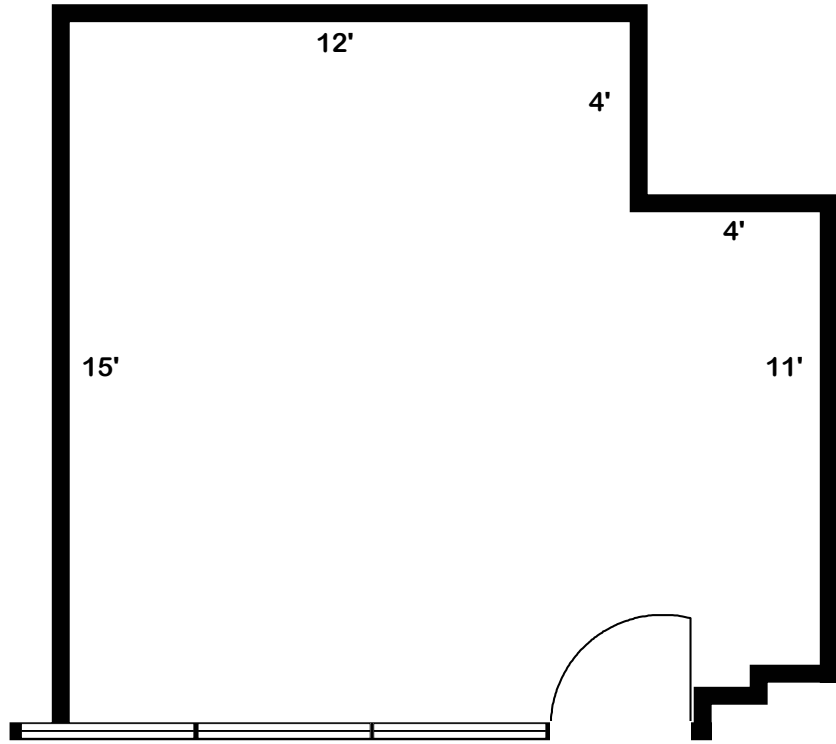

Hammer - Hewson Associates  
255 Maple Court, Suite 200  
Ventura, California 93003  
www.hhaventura.com

290 Maple Court, Suite 148 (224 Sq Ft)

Scale: 1" = 4'-0"

Leasing Information:  
Randy Wuerth  
Bob Ingram  
(805) 650-6700