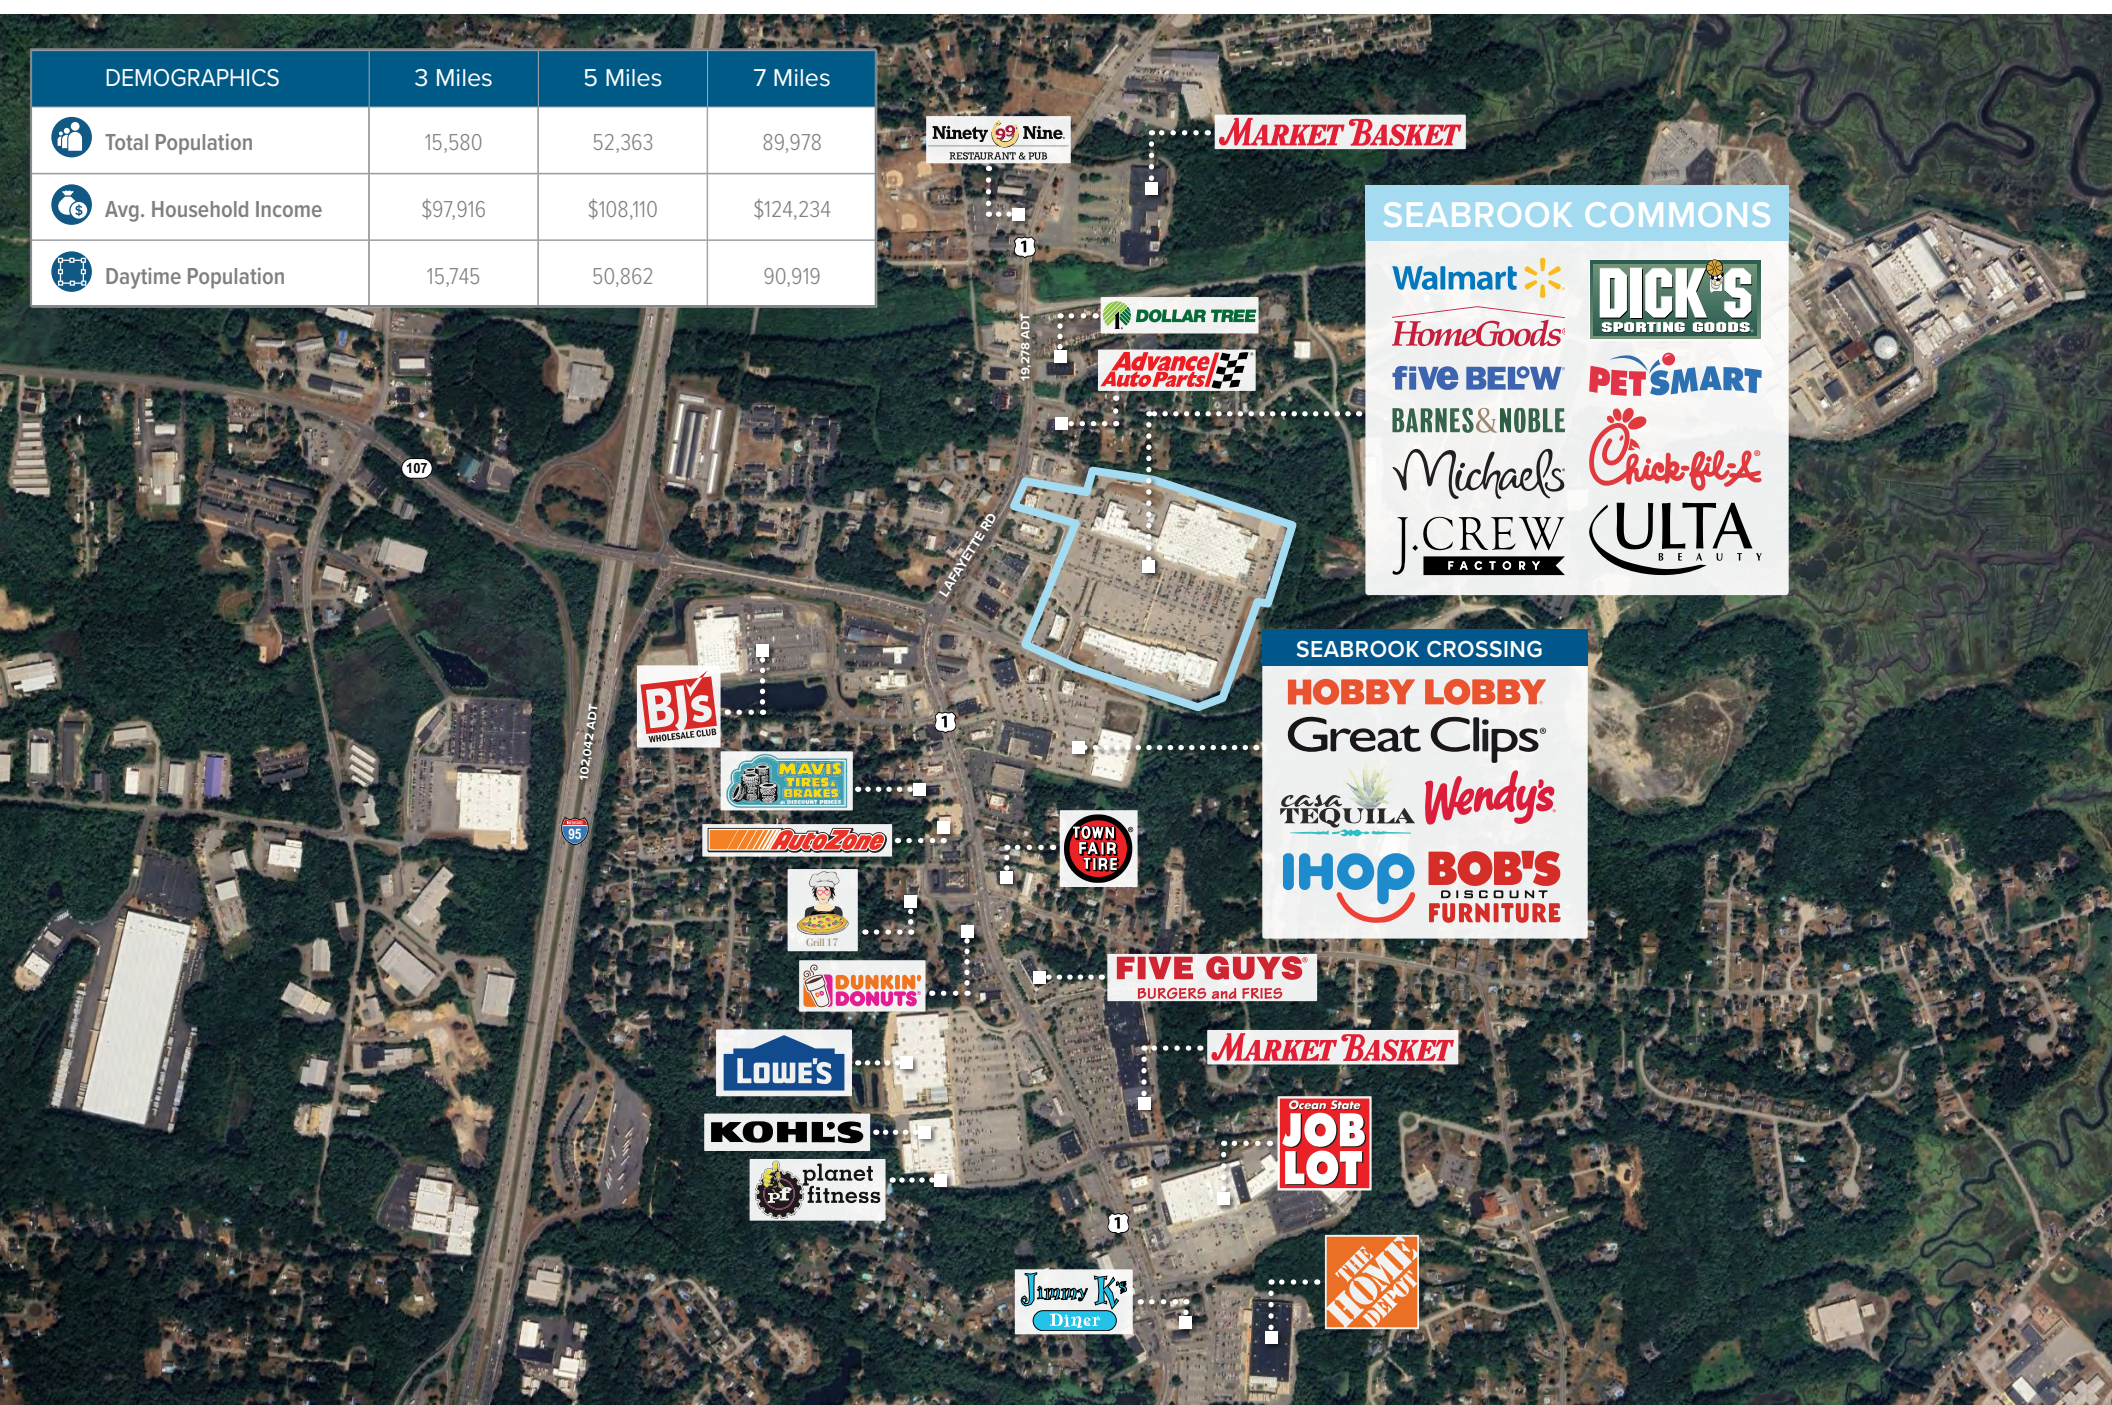

DEMOGRAPHICS	3 Miles	5 Miles	7 Miles
Total Population	15,580	52,363	89,978
Avg. Household Income	$97,916	$108,110	$124,234
Daytime Population	15,745	50,862	90,919