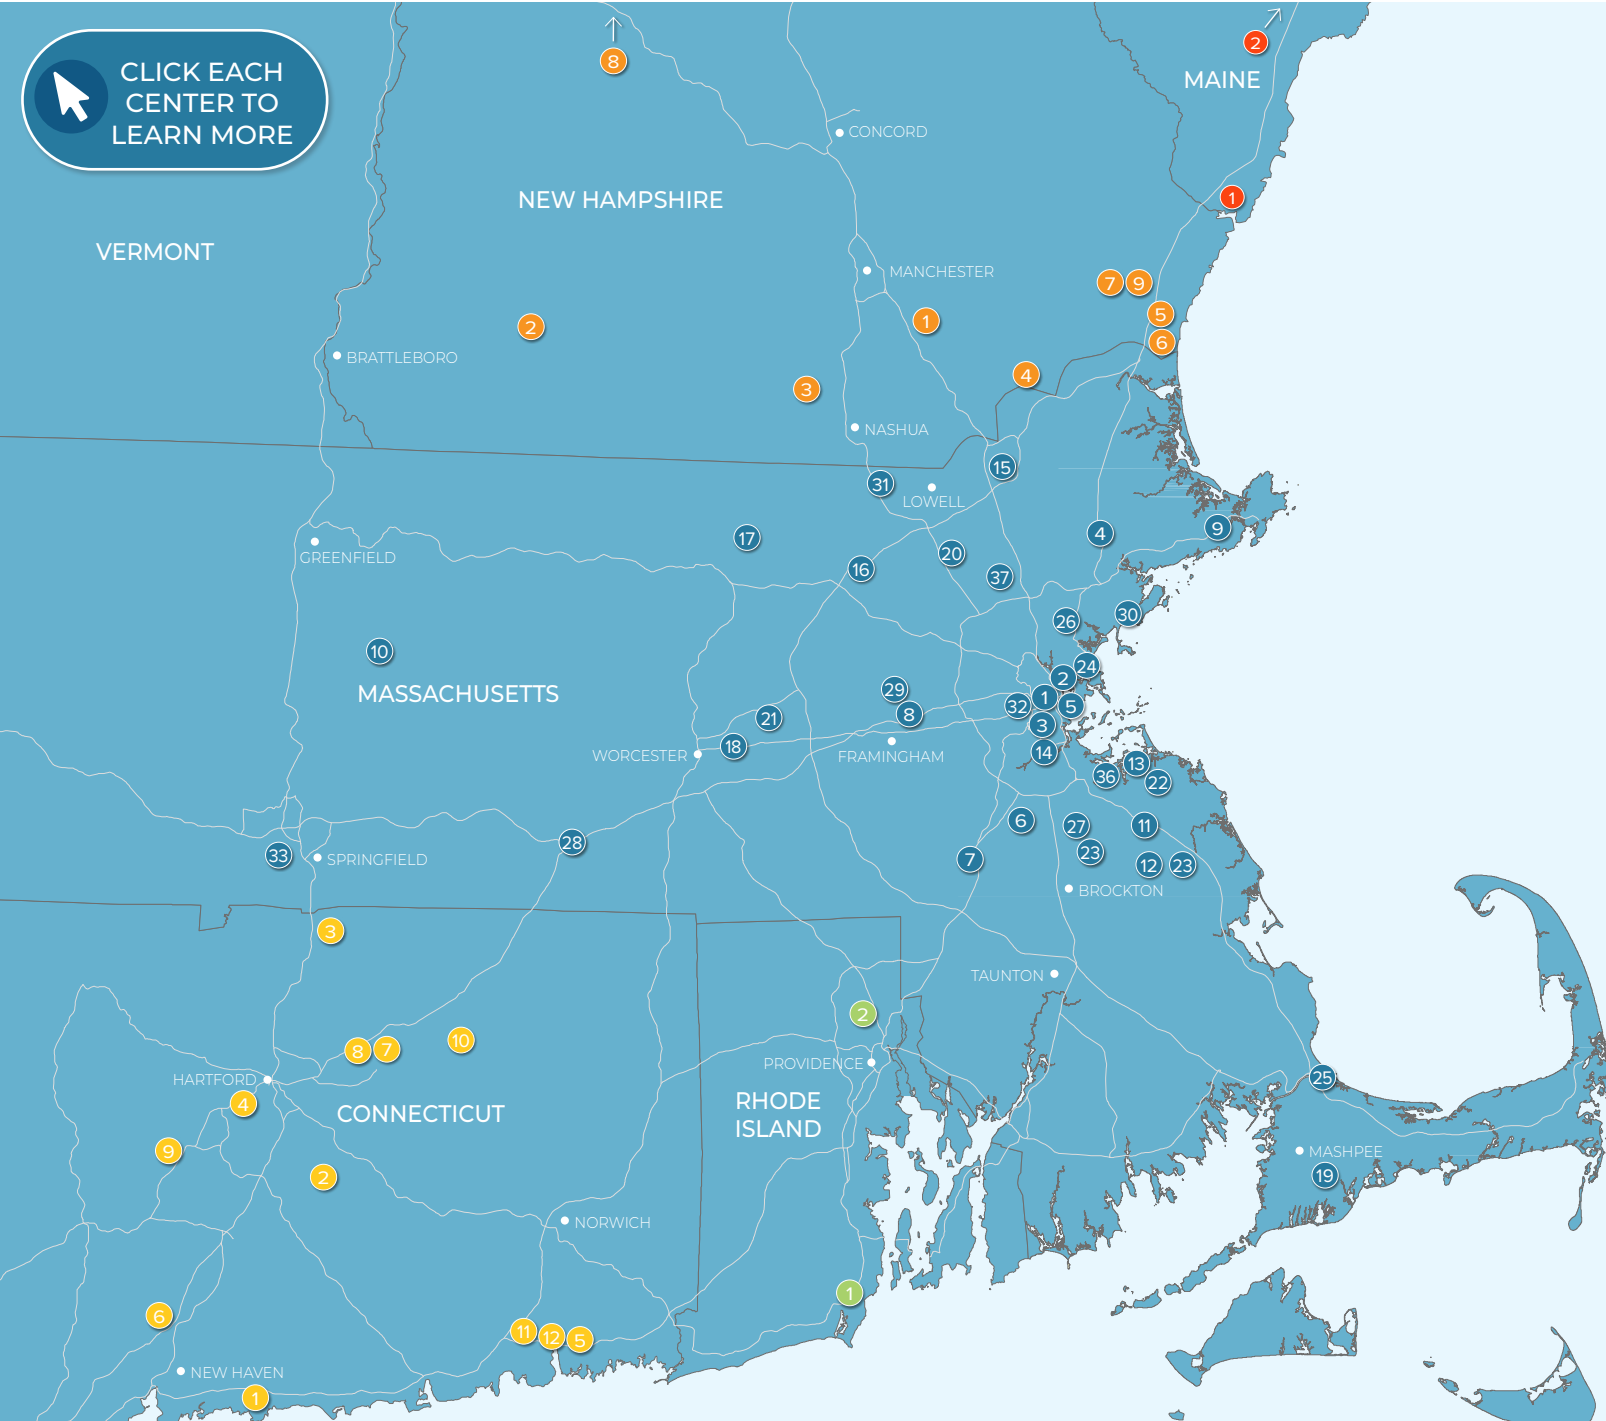

CLICK EACH CENTER TO LEARN MORE