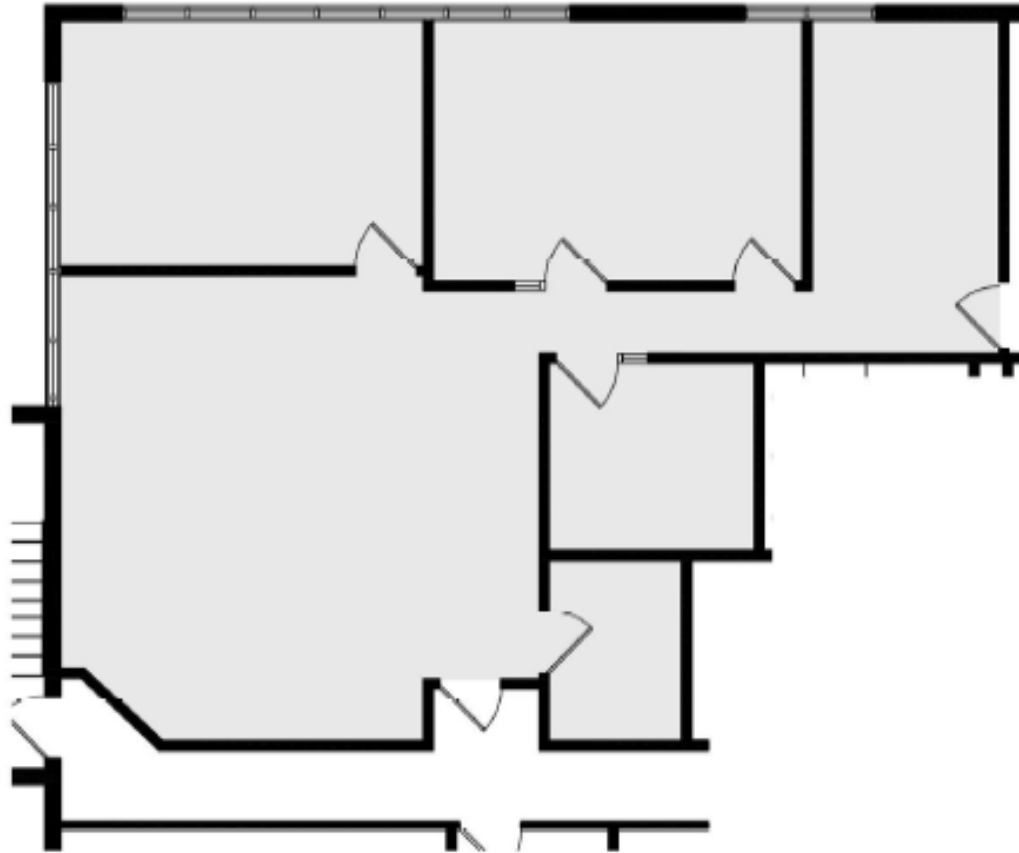

SUITE 101 | 1,650 SF

1245-1247 Milwaukee Ave \ Glenview, IL

SPACE NOTES

- Asking Rate: \$19.75 PSF MG
- 3 Private Offices
- Open Area for Workstations
- IT Room

TOBY GARDNER

630.480.6017

TGardner@VersaRES.com