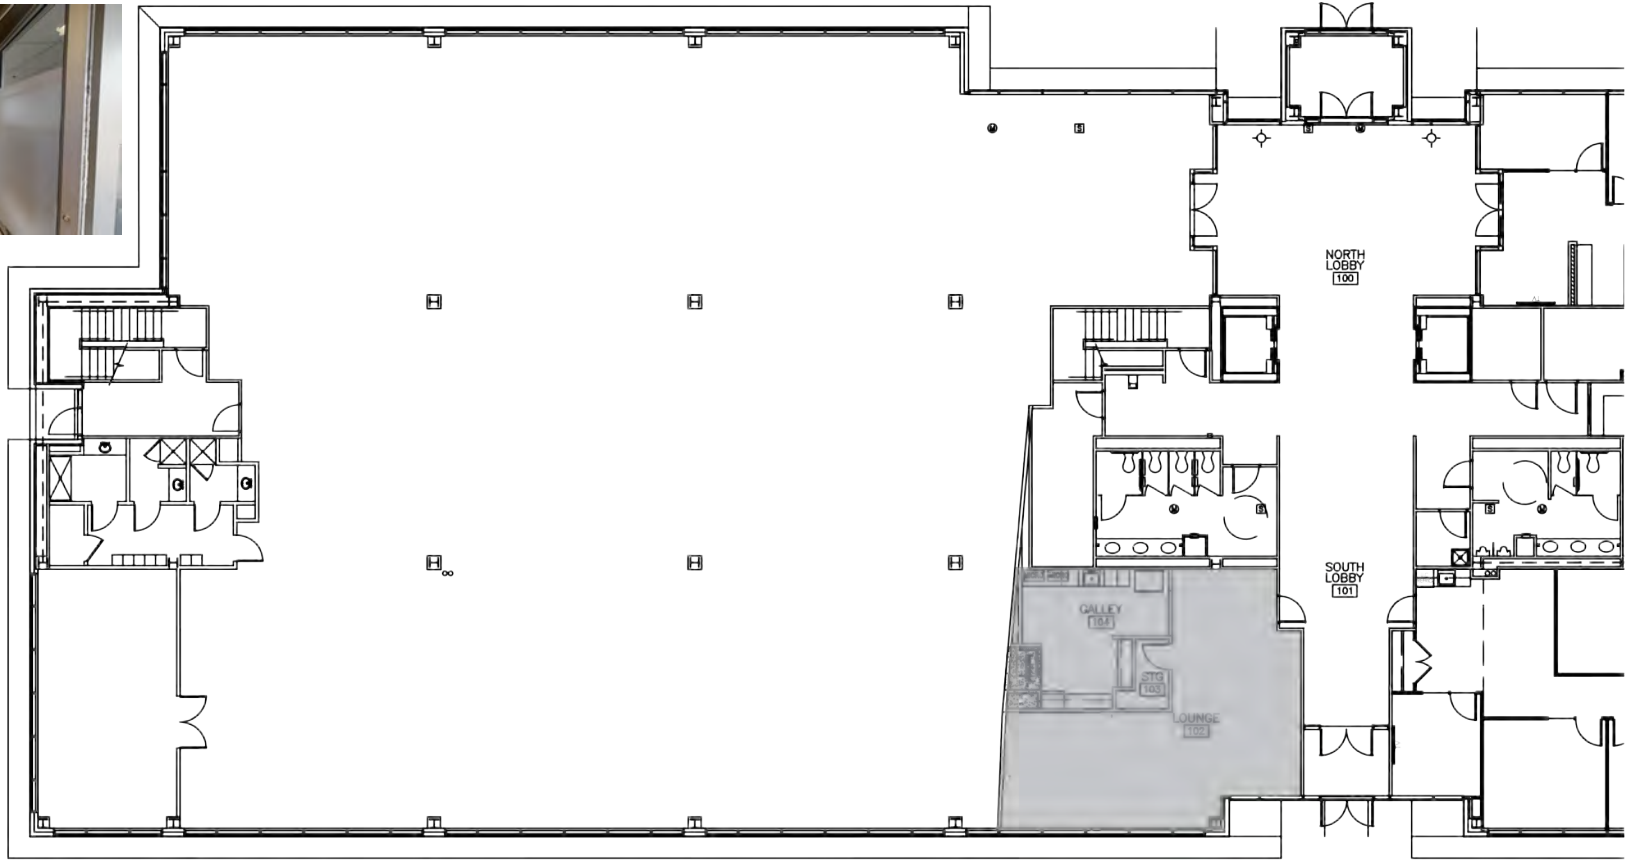

KEY PLAN

NOT TO SCALE

CLICK FOR VIRTUAL TOUR

Design Applications, Inc.

11492 N Asbury Road
Morristown, Indiana 46161
phone: (317) 796-3977

SUITE 100 11,600 RSF

WOODLAND CORPORATE I - FIRST FLOOR
7602 WOODLAND DRIVE - INDIANAPOLIS, IN