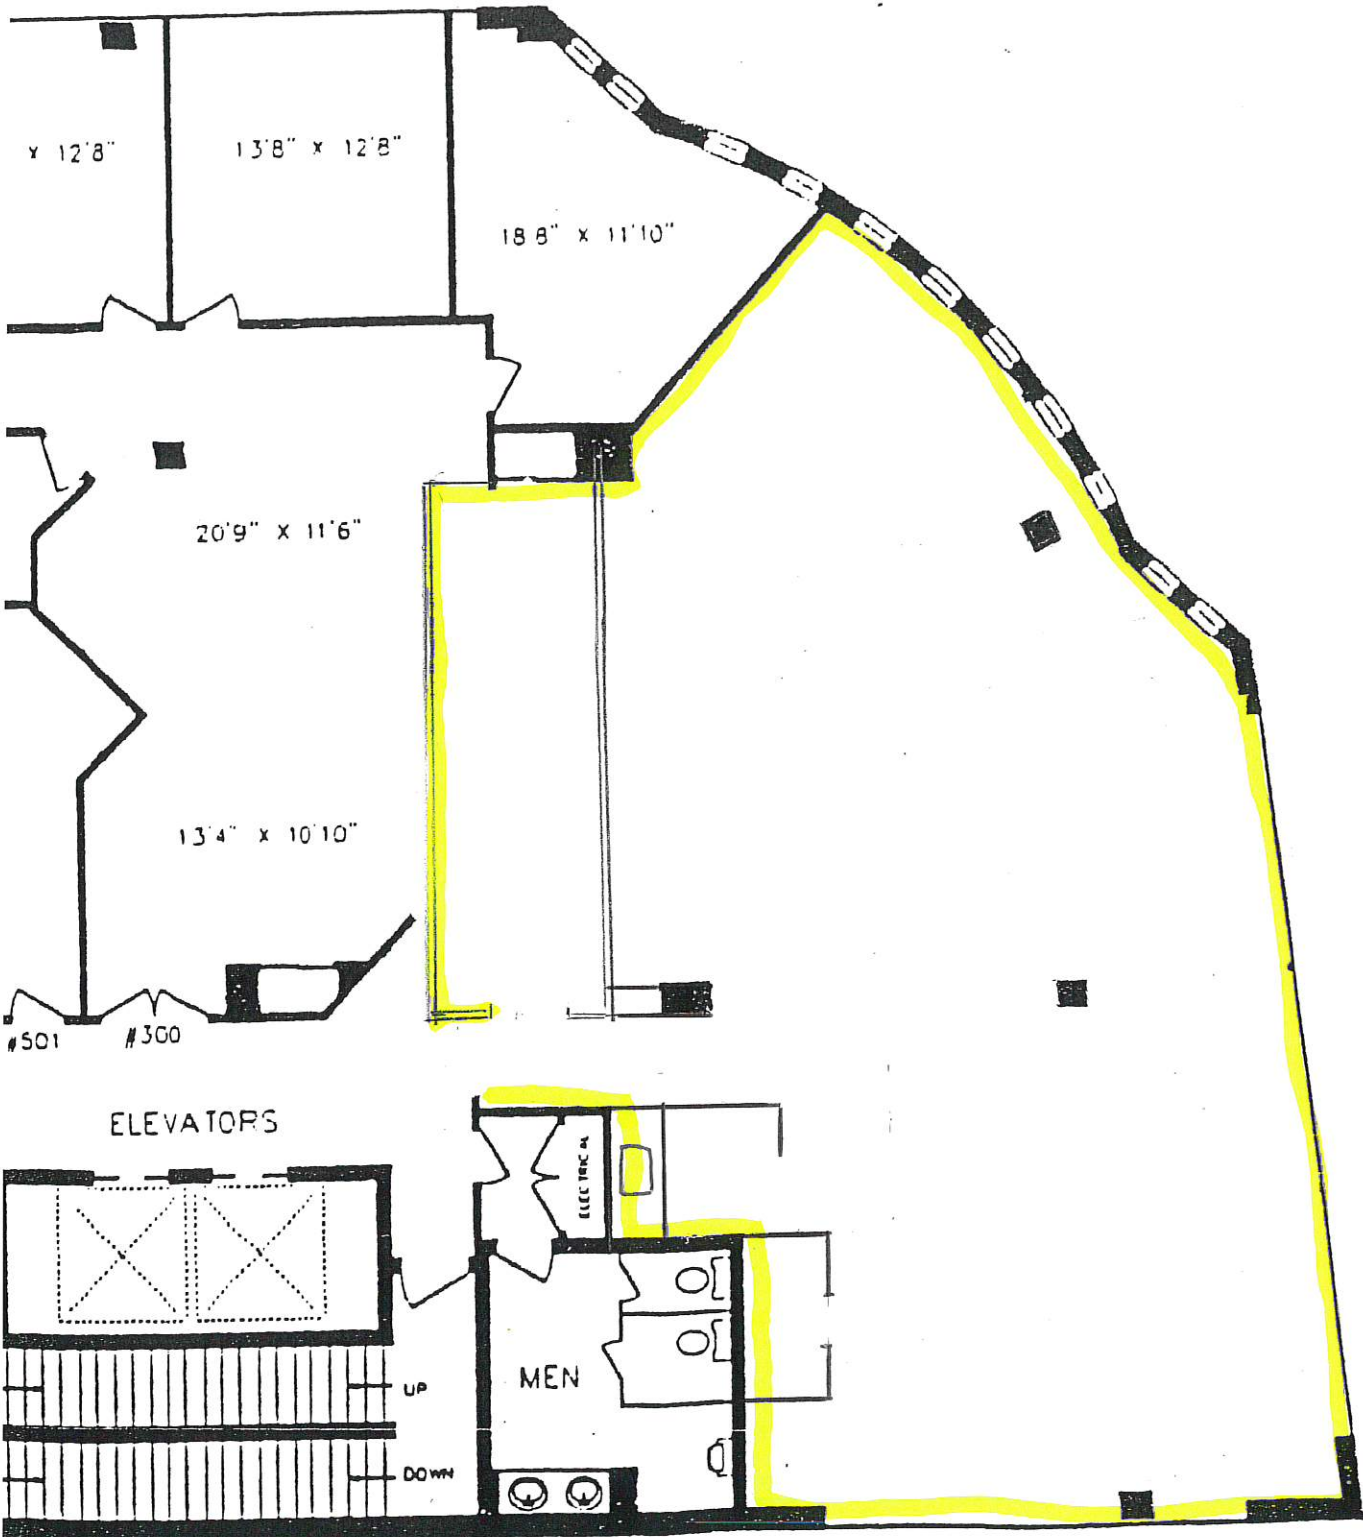

1018 FINCH AVENUE WEST

3RD FLOOR

6167 SQUARE FEET
GROSS MEASURED AREA

PLANT
905 271-7010
JULY-01 2012

1,800 SQUARE FEET
 ROSS MEASURED AREA

UNIT 402

LE
 PL
 905