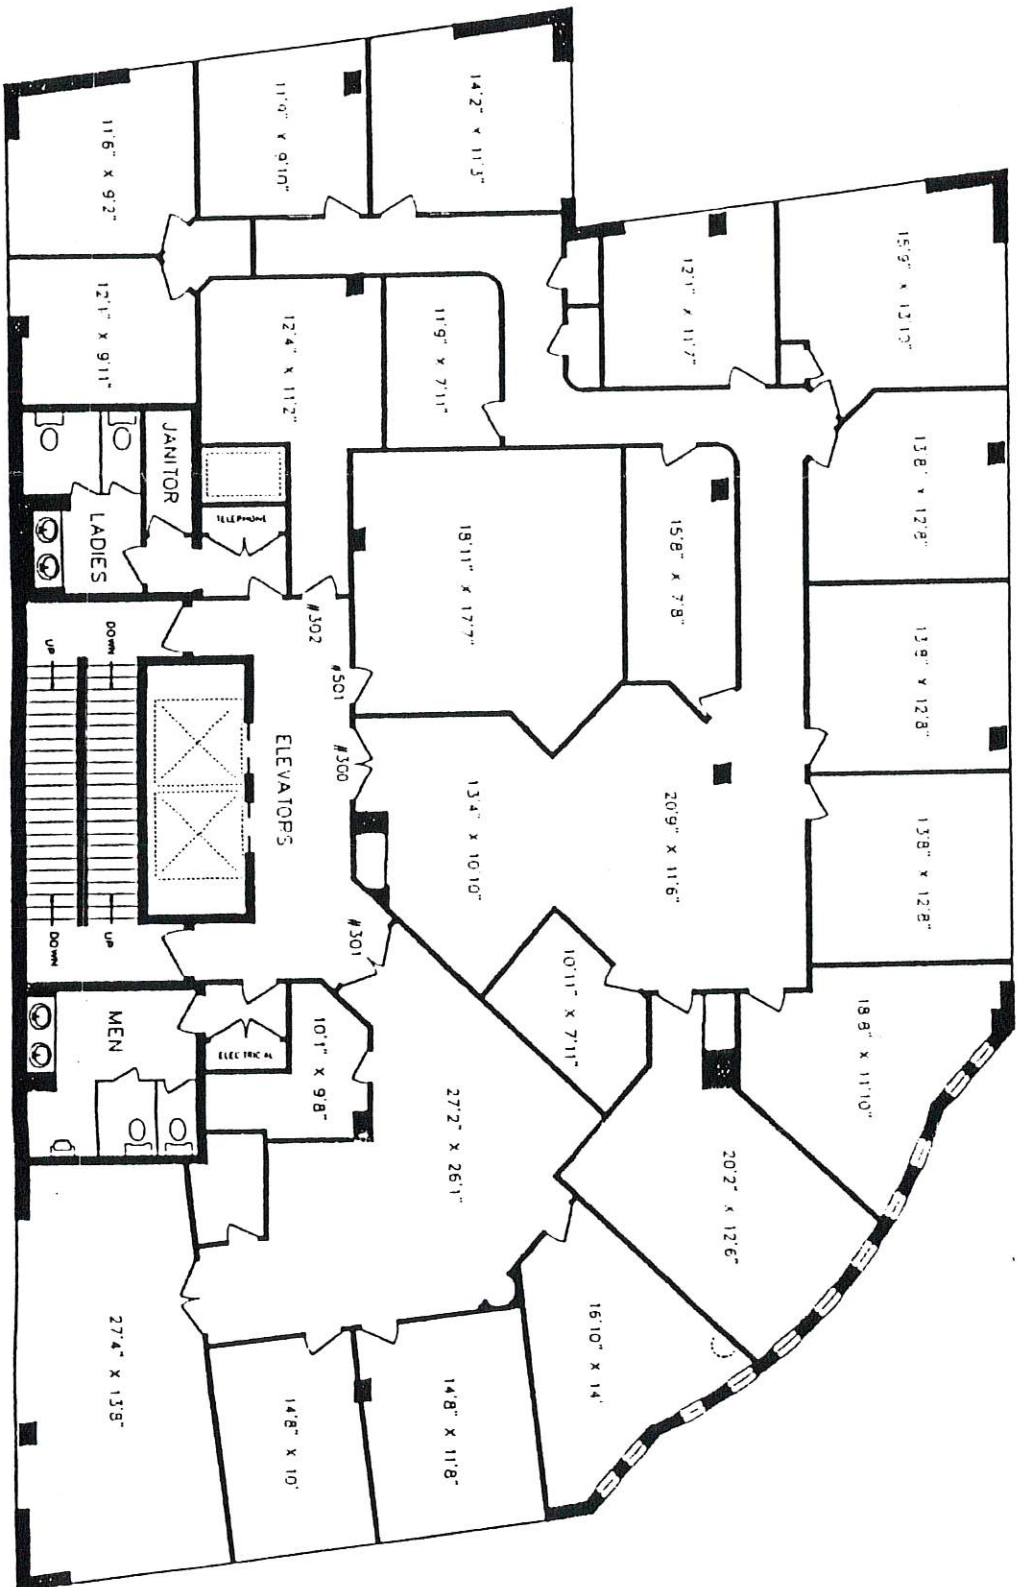

1018 FINCH AVENUE WEST

3RD FLOOR

6167 SQUARE FEET
GROSS MEASURED AREA

PLANT
905 271-7010
JULY-01 2012

1,800 SQUARE FEET
 ROSS MEASURED AREA

UNIT 402

LE
 PL
 905