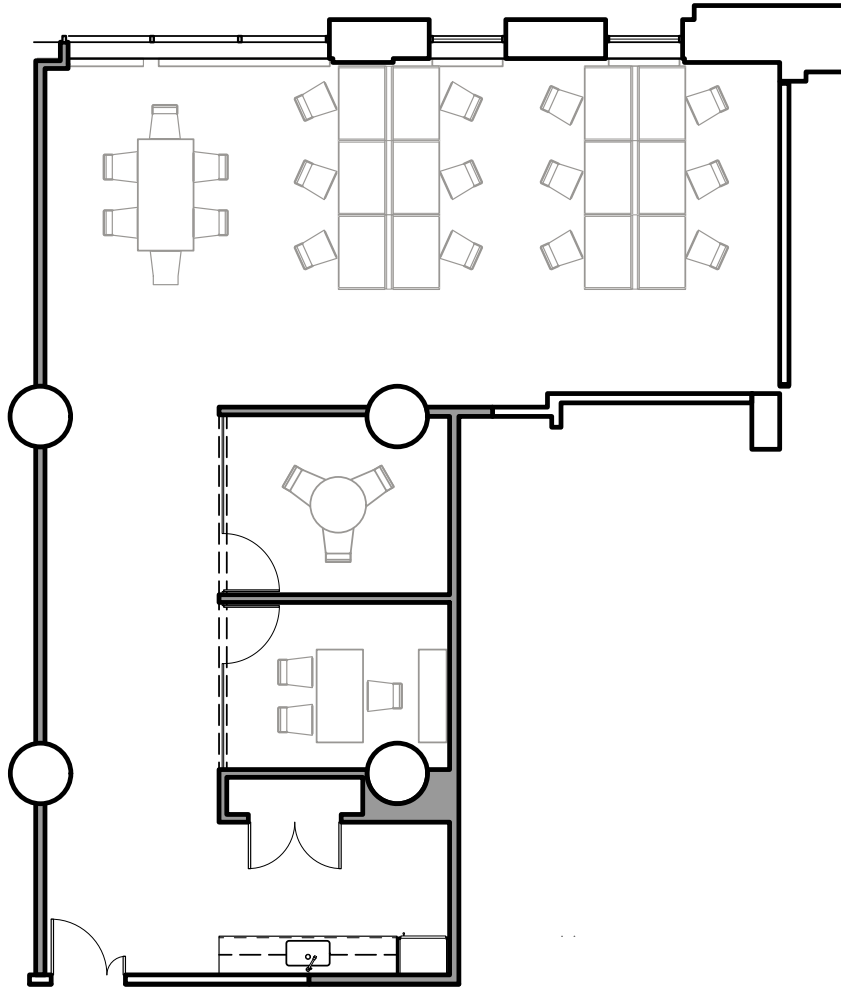

45 Main Street

Space to Work

Suite 600

Total Square Footage: 2,219 RSF