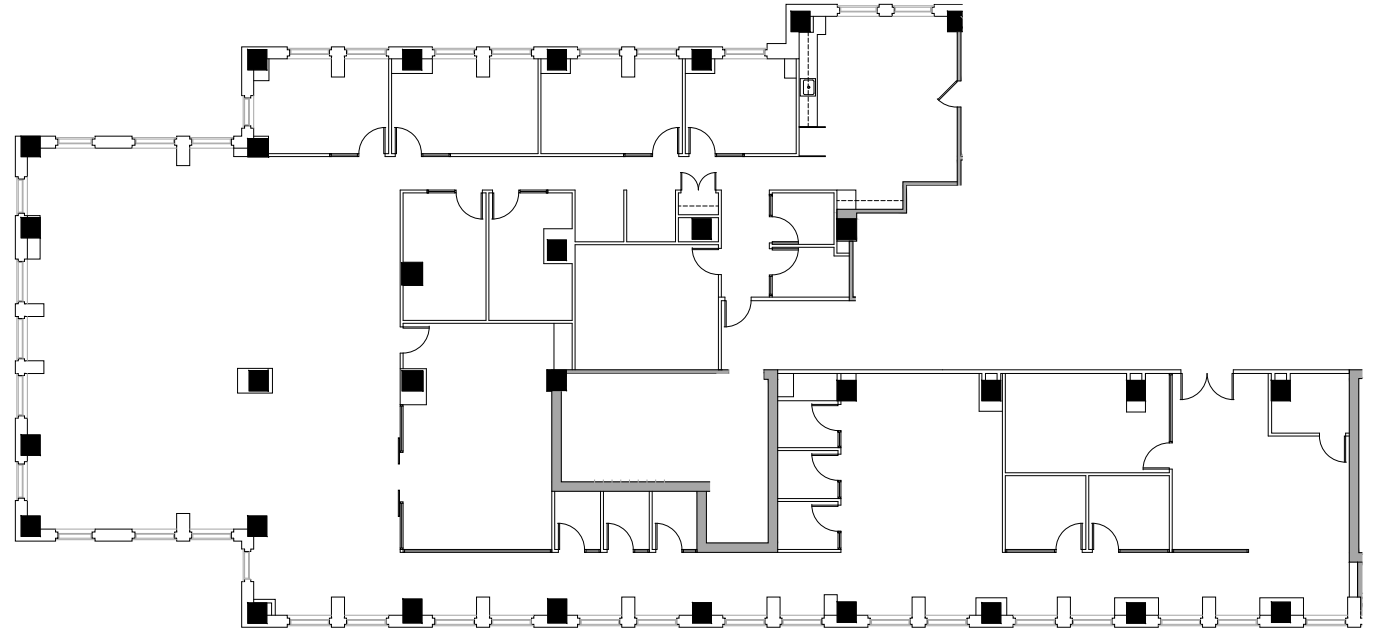

# SUITE 3250

8,896 RSF

AVAILABLE IMMEDIATELY

 **Transwestern**

*Eric Myers*

*John Nelson*

*Charlotte Evans*

312.881.7000