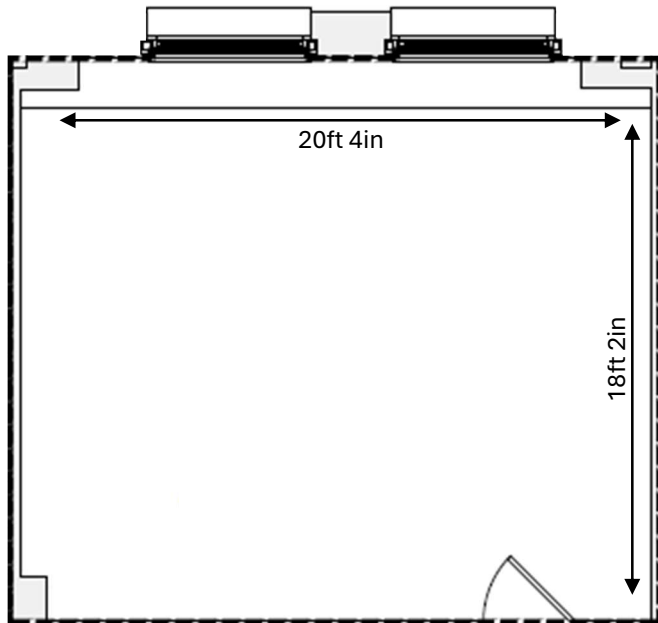

Northwestern  
Building

**275 4<sup>th</sup> Street East**  
**Saint Paul, MN 55101**

**Suite 470**

385 Usable Square Feet

462 Rentable Square Feet

**HBG**

*Celebrating*  
30 years