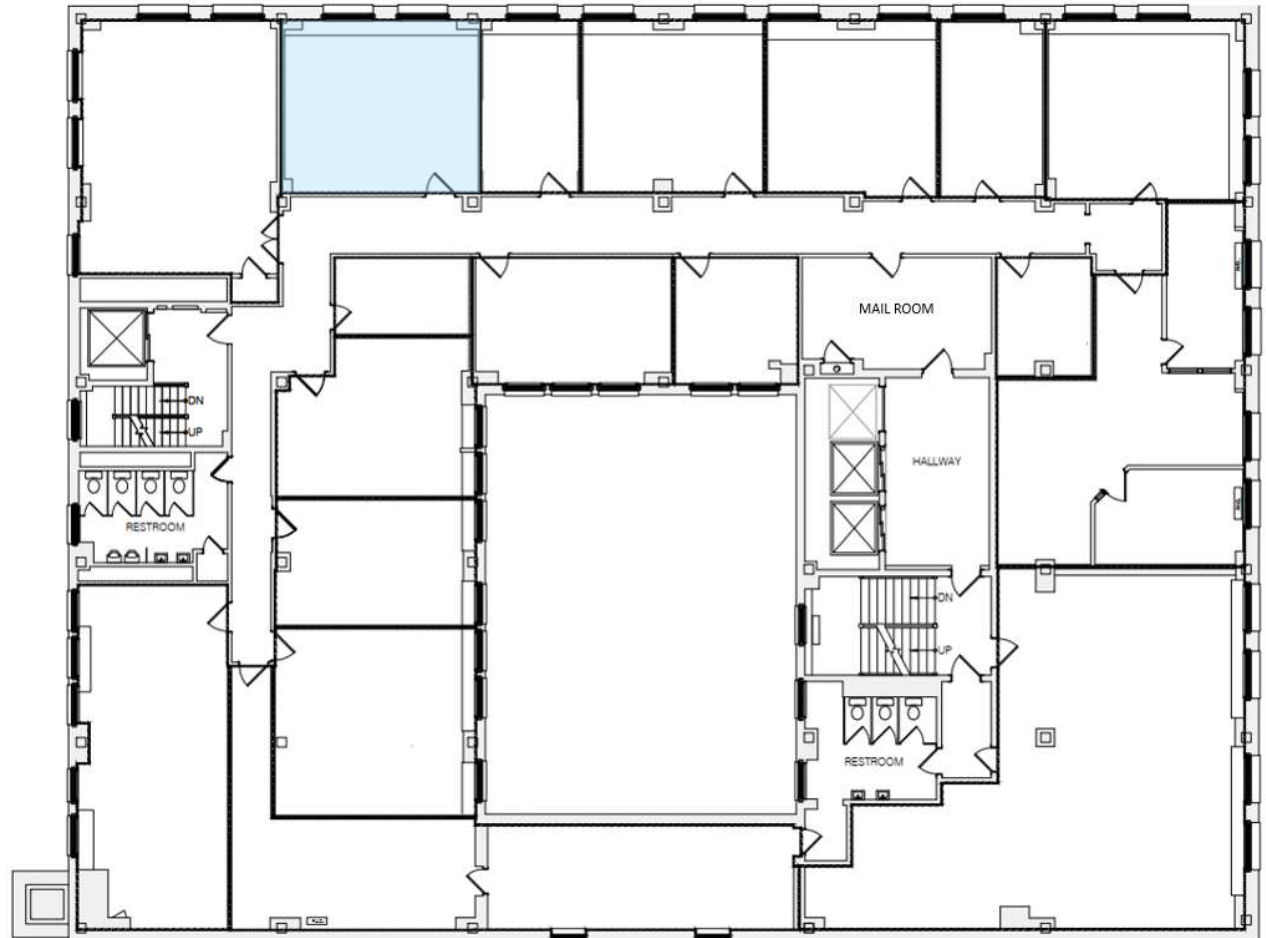

Northwestern  
Building

**275 4<sup>th</sup> Street East**  
**Saint Paul, MN 55101**

**Suite 470**

385 Usable Square Feet

462 Rentable Square Feet

**HBG**

*Celebrating*  
30 years