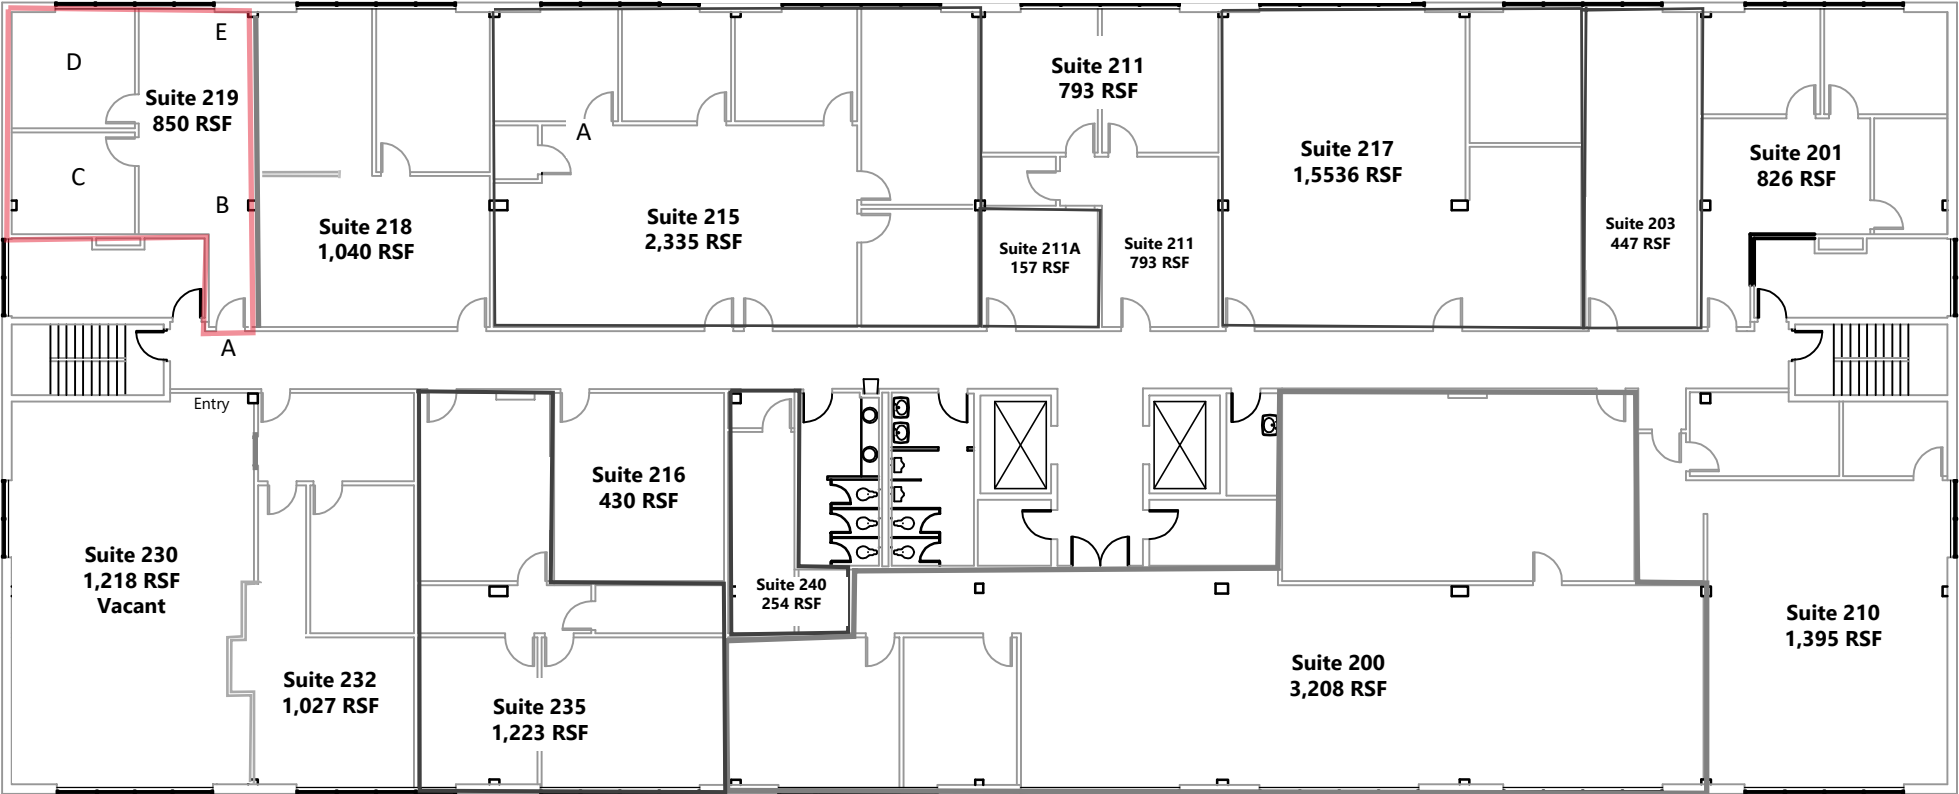

1161 MURFREESBORO RD, NASHVILLE, TN 37217

SECOND FLOOR PLAN

1/13/25

SECOND FLOOR PLAN

SCALE: NTS