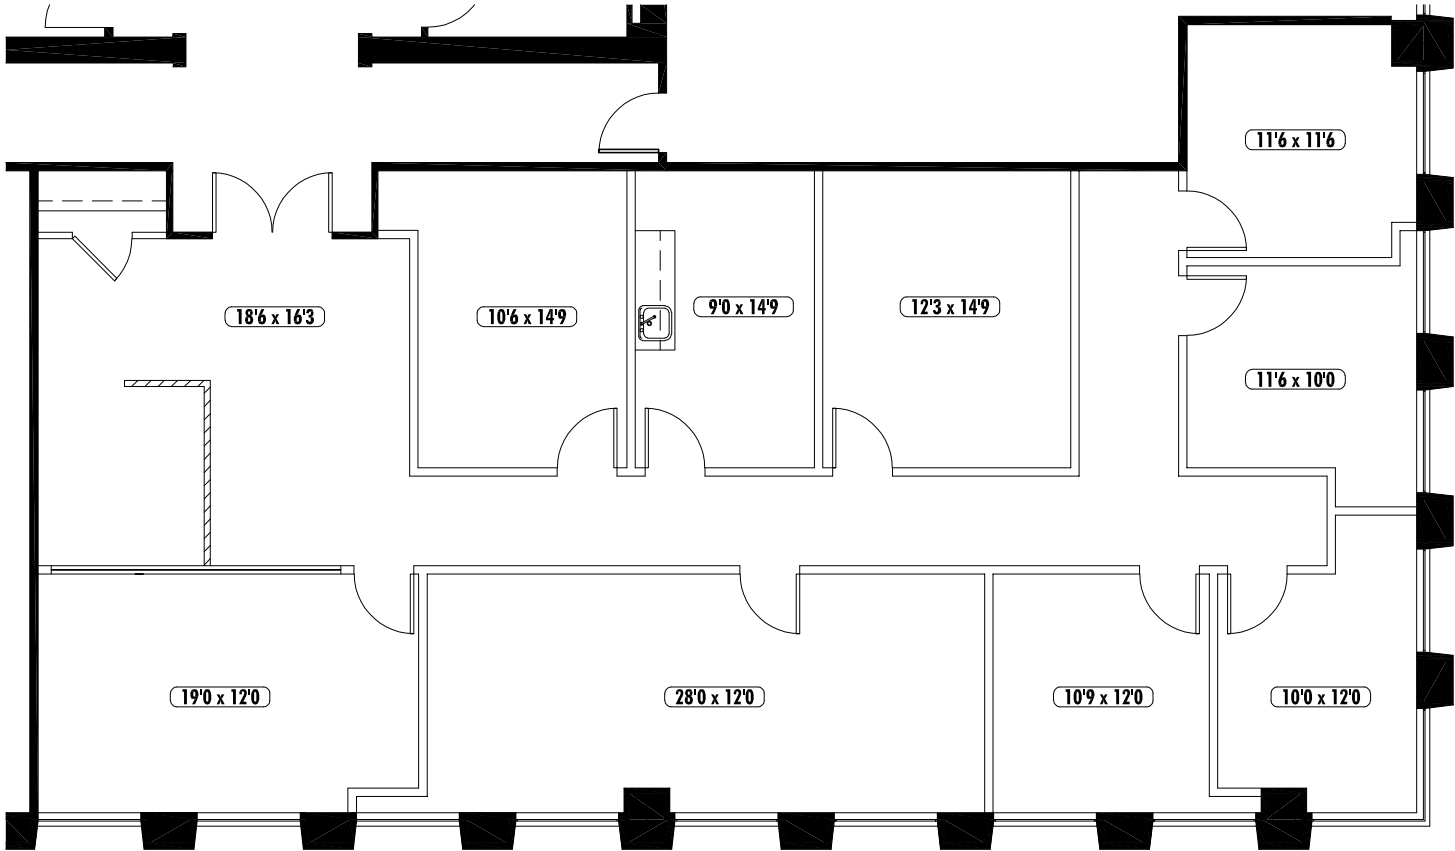

2200 Century Center
2200 Century Parkway
Atlanta, GA 30345

Suite 260
2,681 RSF

Key Plan

Disclaimer: The above floor plans are not to scale.
The available space shown is believed to be correct but is subject to change.
07.22.20