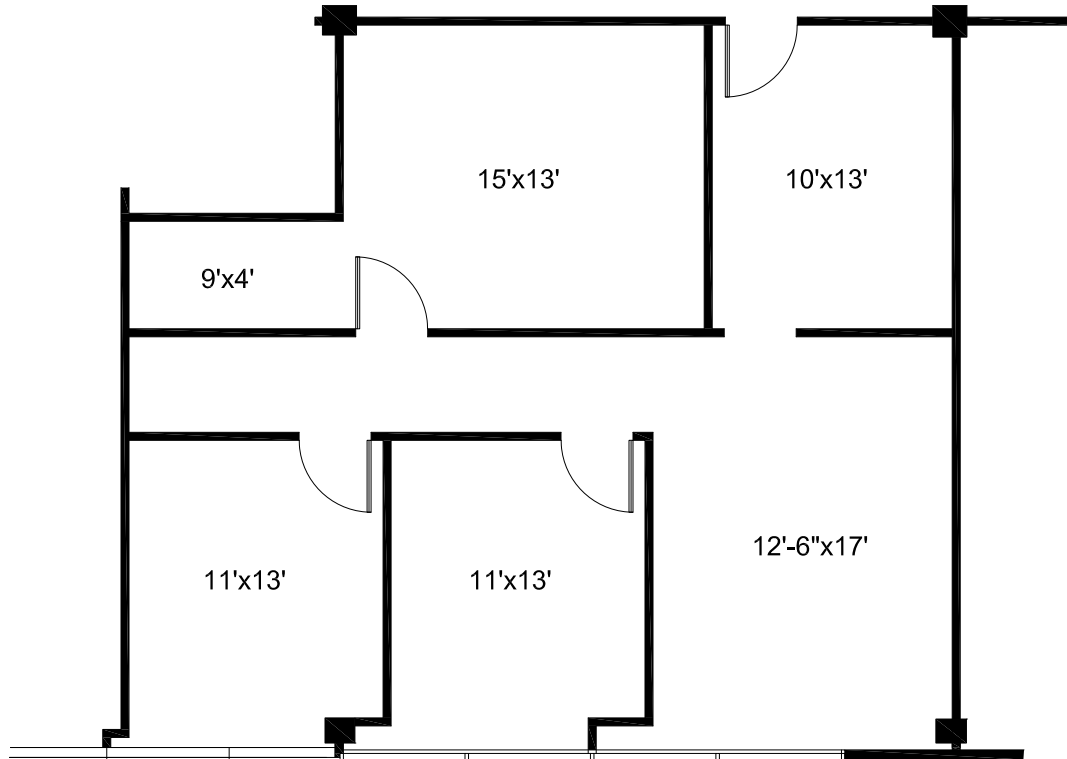

GRAYMARK OFFICE BUILDING

16801 Addison Rd., Addison, Texas

SUITE 440
1,113 RSF

4TH FLOOR

Scale: 1/8"=1'-0"

All dimensions and square footages are approximate.

December 30, 2025