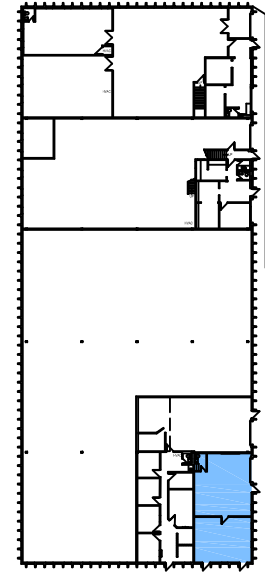

 = VACANT

MERRIAM LANE BUSINESS CENTER

BUILDING A - KANSAS CITY, KS 66106

FIRST FLOOR

3081 MERRIAM LN.

SF = 1,197

SCALE: 1/16" = 1'-0"