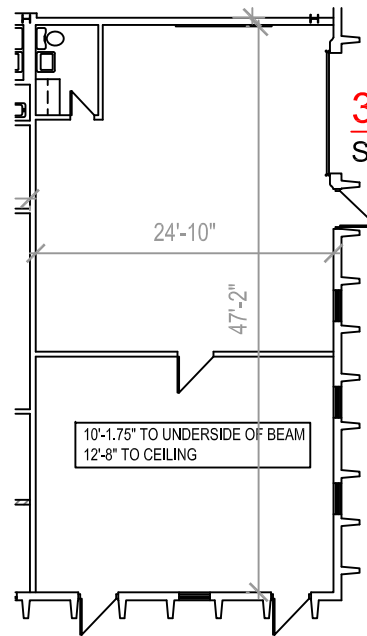

 = VACANT

MERRIAM LANE BUSINESS CENTER

BUILDING A - KANSAS CITY, KS 66106

FIRST FLOOR

3081 MERRIAM LN.

SF = 1,197

SCALE: 1/16" = 1'-0"