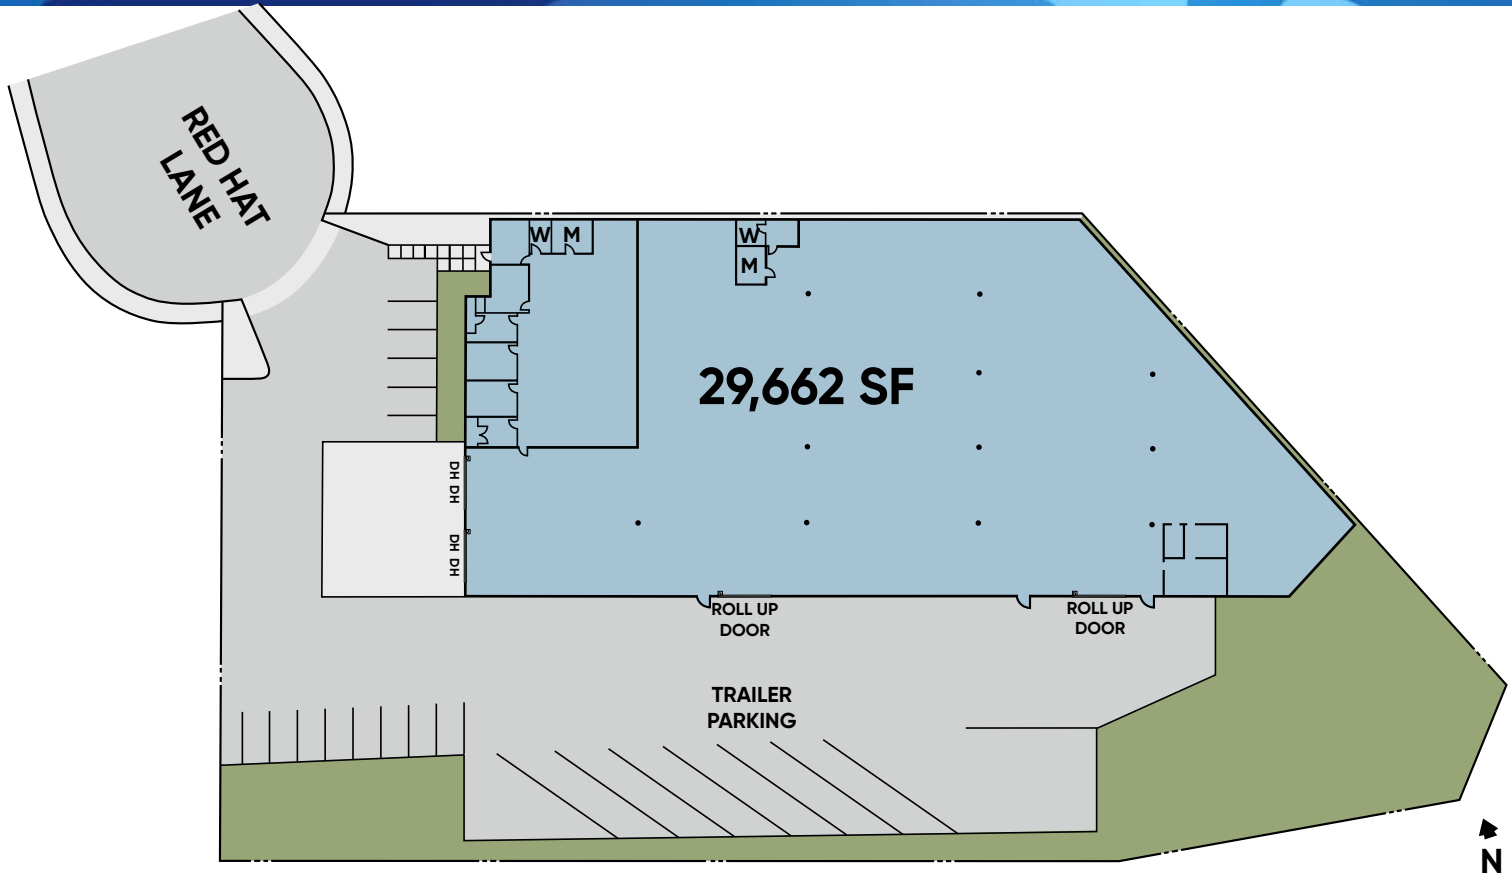

FOR LEASE

29,662 SQUARE FEET

3040 Red Hat Lane, City of Industry, CA

**CROSSROADS
Industrial PARK**

For further information, contact:

Terry Baker
R.E. License #00711593 (CA)
(562) 948-4341
tbaker@majesticrealty.com